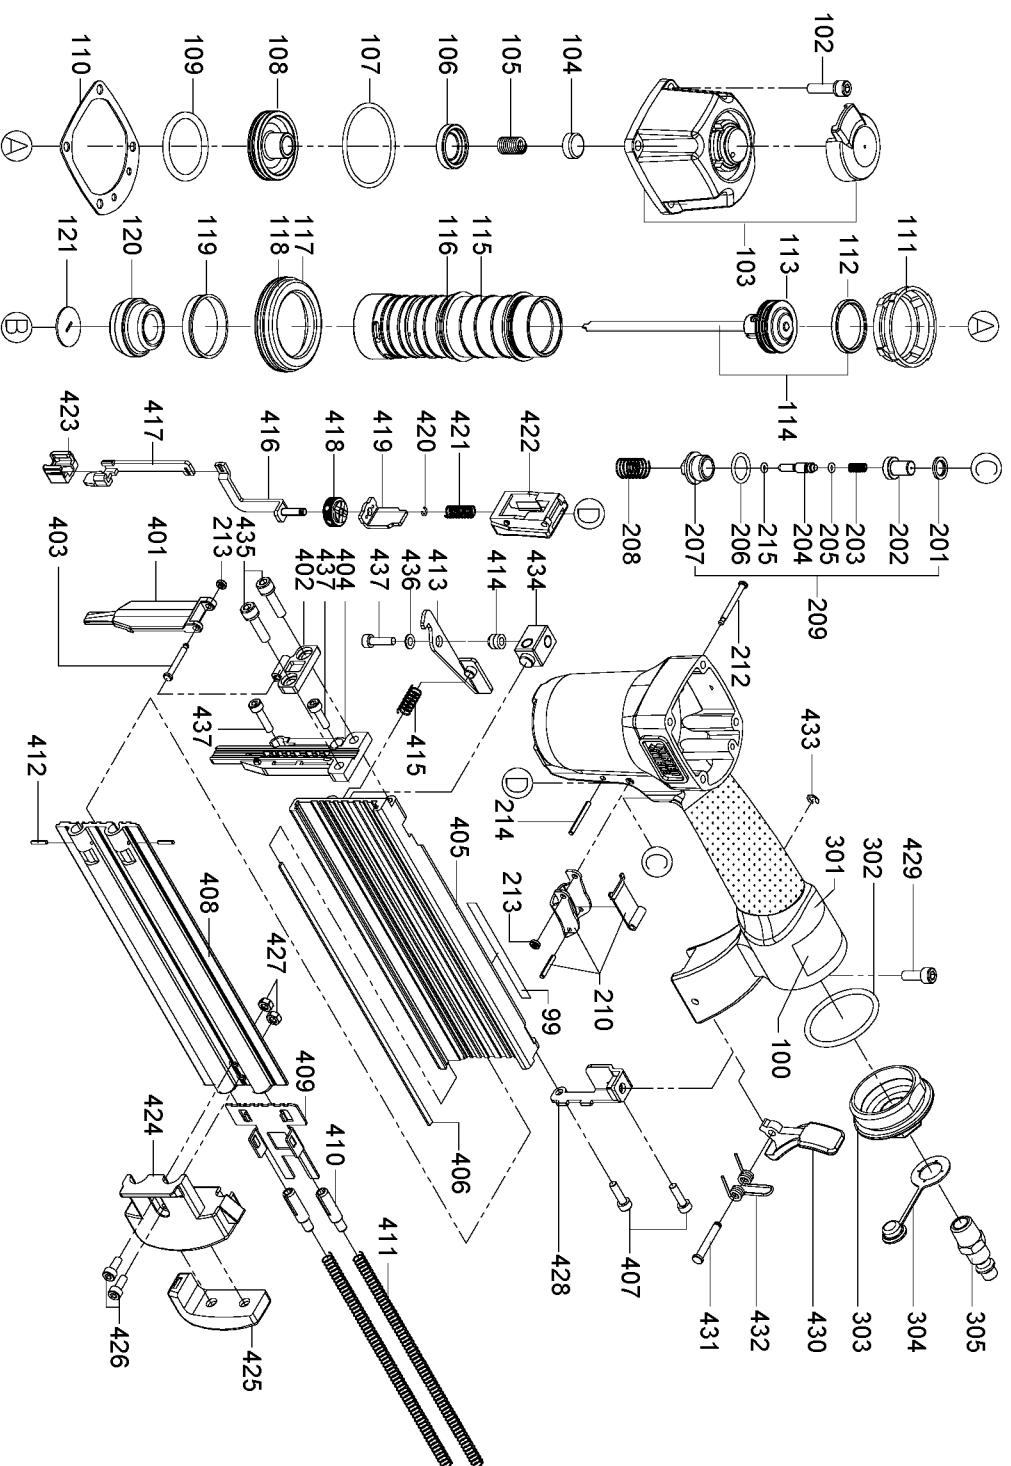

PORTER-CABLE BRAD NAILER

WARNING: Repairs should only be attempted by trained repairmen. Contact the nearest Porter-Cable Service Center or other competent repair center.

BN200A

Parts List for BN200A Type 1

Item Number	Part Number	Description	Qty Required
99	000000-00	No Longer Available	1
100	904673	WARNING LABEL	1
102	894752	BOLT	10
103	A01269	HOUSING CAP	1
103	A01269	HOUSING CAP	1
104	891469	SEAL	1
105	A02160	SPRING	1
106	894737	HEAD VALVE SEAL	1
107	894748	O-RING	1
108	894731	HD. VALVE PISTON	1
109	A00104	O-RING	1
110	894697	GASKET HEAD	1
111	894736	COLLAR	1
112	894734	PISTON RING	1
113	894746	O-RING	1
114	000000-00	No Longer Available	1
114	000000-00	No Longer Available	1
114	894690	DRVR UNIT S7 W/O R&P	1
115	A00972	CYLINDER	1
116	894893	O-RING	1
117	894733	CYLINDER SPACER	1
118	883924	O-RING	1
119	894735	CYL CHECK SEAL	1
120	898483	BUMPER	1
121	894760	DRIVER GUIDE	1
201	883844	SEAL	1
202	894694	TRIGGER VALVE HEAD	1

COPYRIGHT© 2005. All Rights Reserved.

Parts list, pricing, and availability subject to change. Please visit www.dewaltservicenet.com for current parts information.