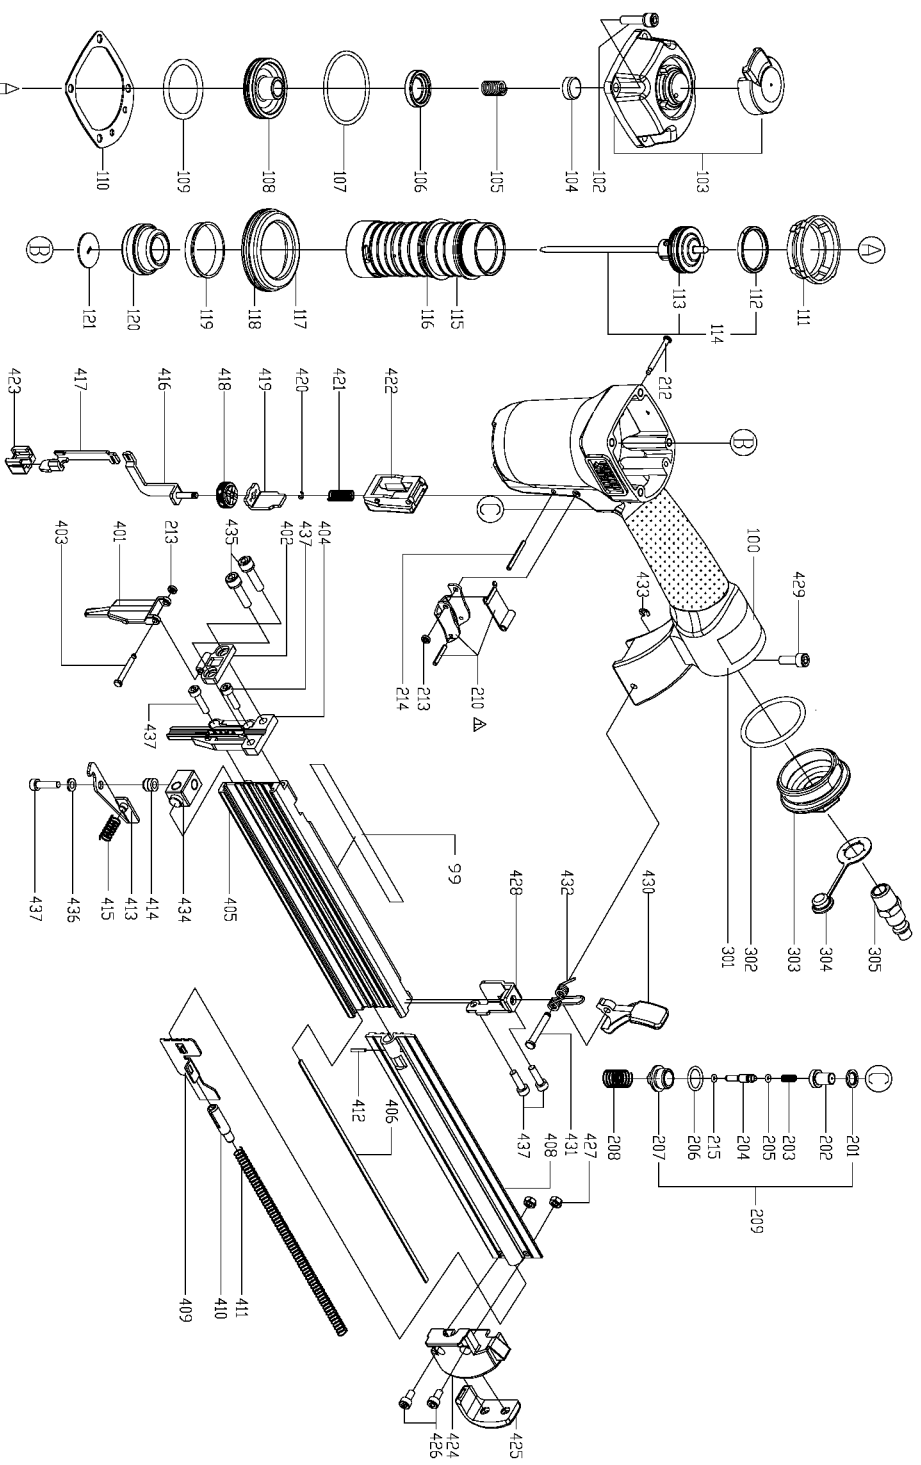

PORTER-CABLE BRAD NAILER

WARNING: Repairs should only be attempted by trained repairmen. Contact the nearest Porter-Cable Service Center or other competent repair center.

BN125A

Parts List for BN125A Type 1

Item Number	Part Number	Description	Qty Required
99	893576	SPEC INFO LABEL	1
100	904673	WARNING LABEL	1
102	894752	BOLT	10
103	A01267	HOUSING CAP	1
103	A01267	HOUSING CAP	1
104	891469	SEAL	1
105	A02160	SPRING	1
106	894737	HEAD VALVE SEAL	1
107	894748	O-RING	1
108	894731	HD. VALVE PISTON	1
109	A00104	O-RING	1
110	894697	GASKET HEAD	1
111	894736	COLLAR	1
112	894734	PISTON RING	1
113	894746	O-RING	1
114	903776	DRIVER MAINT KIT	1
114	903776	DRIVER MAINT KIT	1
114	894689	DRIVER ASSY S7	1
115	A00971	CYLINDER	1
115	A00971	CYLINDER	1
116	894893	O-RING	1
117	894733	CYLINDER SPACER	1
118	883924	O-RING	1
119	894735	CYL CHECK SEAL	1
120	898483	BUMPER	1
121	894753	DRIVER GUIDE	1
201	883844	SEAL	1

COPYRIGHT© 2005. All Rights Reserved.

Parts list, pricing, and availability subject to change. Please visit www.dewaltservicenet.com for current parts information.