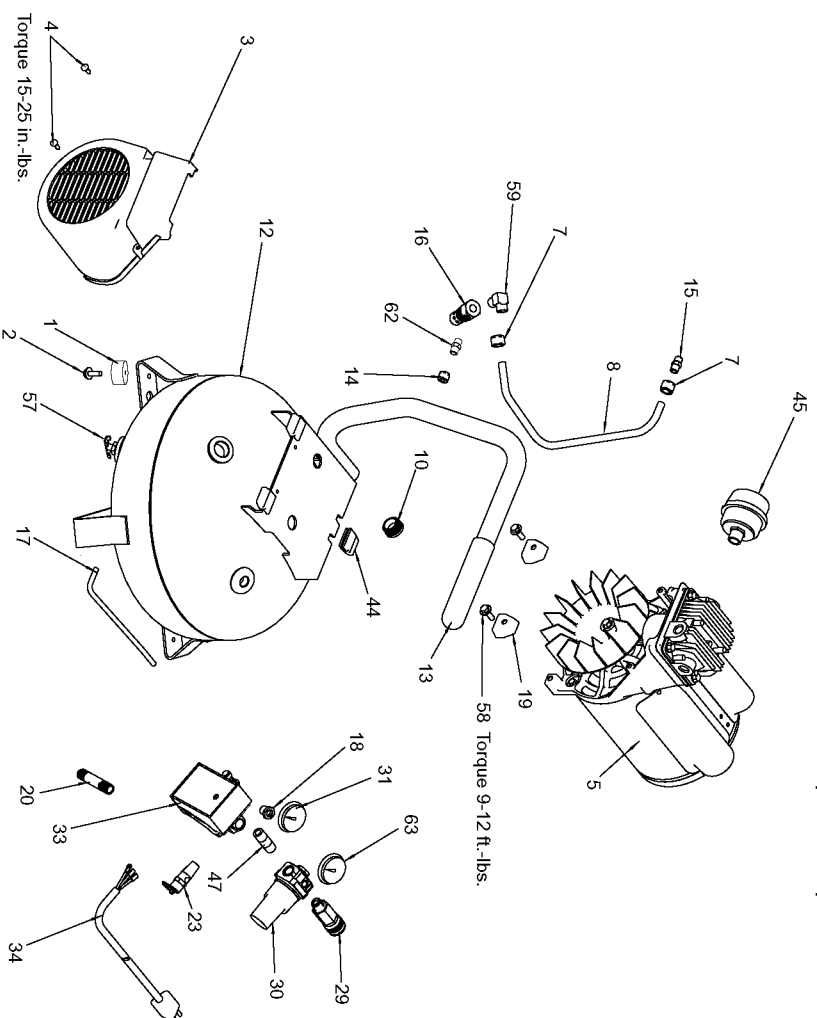

### CPF23400P

**WARNING:** Electrical repairs should only be attempted by trained repairmen. Contact the nearest Porter-Cable Service Center or other competent repair center.

## Parts List for CPF23400P Type 0

Item Number	Part Number	Description	Qty Required
1	D24721	KIT ISOLATOR W/SCREW	4
2	91895680	SCREW .250-20X.750 H	10
3	D20653	SHROUD MINI P-C GRAY	1
4	ACG-408	ASSY FASTENER	1
7	SSP-7813	ASSY NUT SLEEVE 3/8	1
8	AC-0620	TUBE OUTLET PANCAKE	1
10	AC-0270	PLUG PRY OUT	1
12	Z-D20654	TANK 4G PL P 150 PC	1
13	AC-0261	GRIP HANDLE 1.00 TUB	1
14	SSP-7811	ASSY NUT SLEEVE 1/4	1
15	SSP-6050	CONNECTOR MALE 1/4NP	1
16	D24880	VALVE CHECK 1/2NPT X	1
17	D20655	TUBE PRESSURE RELIEF	1
18	SSP-6021	BUSHING REDUCER 1/8-	1
19	ACG-18	CUP SADDLE MOUNT	1
20	SSP-480	NIPPLE 1/4-18 NPT X	1
23	TIA-4150	VALVE SAFETY 150 .25	1
29	D20675	BODY QC .250 UNIV .2	1
30	N008792	REGULATOR RPR KIT	1
30	D27253	REGULATOR 4PORT P2 L	1
31	Z-D23004	GAUGE 1.5OD 200PSI .	1
33	Z-AC-0809	SWITCH PRES 4PORT 11	1
34	AC-0539	ASSY CORD POWER	1
44	ACG-19	ISOLATOR 3 POINT MOU	1
45	AC-0253	FILTER INLET SOLBERG	1
47	N044990	NIPPLE CLOSE 1/4-18	1
57	A17038	DRAIN VALVE	1

## Parts List for CPF23400P Type 0

Item Number	Part Number	Description	Qty Required
58	91895680	SCREW .250-20X.750 H	10
59	SSP-6429	ELBOW 1/4 NPT X 3/8	1
62	SS-8553	CONNECTOR BODY	1
63	Z-D27212	GAUGE 200PSI .125NPT	1
101	Z-D21681	MOTOR PL 120V 3PT ST	1
102	Z-AC-0140	ASSY ECCENTRIC BEARI	1
103	SSF-615	SCREW .250-20X1.25 U	10
104	AC-0108	FAN 5.75 DIA	1
105	SSF-586	SCREW .250-20X.750 U	10
108	SSG-8156	ORING 2.759/2.719ID	1
109	Z-AC-0032	ASSY VALVE PLATE	1
110	ACG-45	ORING P/L HEAD	1
111	AC-0236	HEAD MACH 3/8 NPT 1/	1
856	K-0650	KIT COMP RING REPLAC	1
856	KK-4835	KIT CONNECTING ROD L	1
856	LA-3109	LABEL	1
856	000000-00	No Longer Available	1
856	LA-3164	LABEL	1
856	LA-3108	LABEL HOT SURFACE EN	1