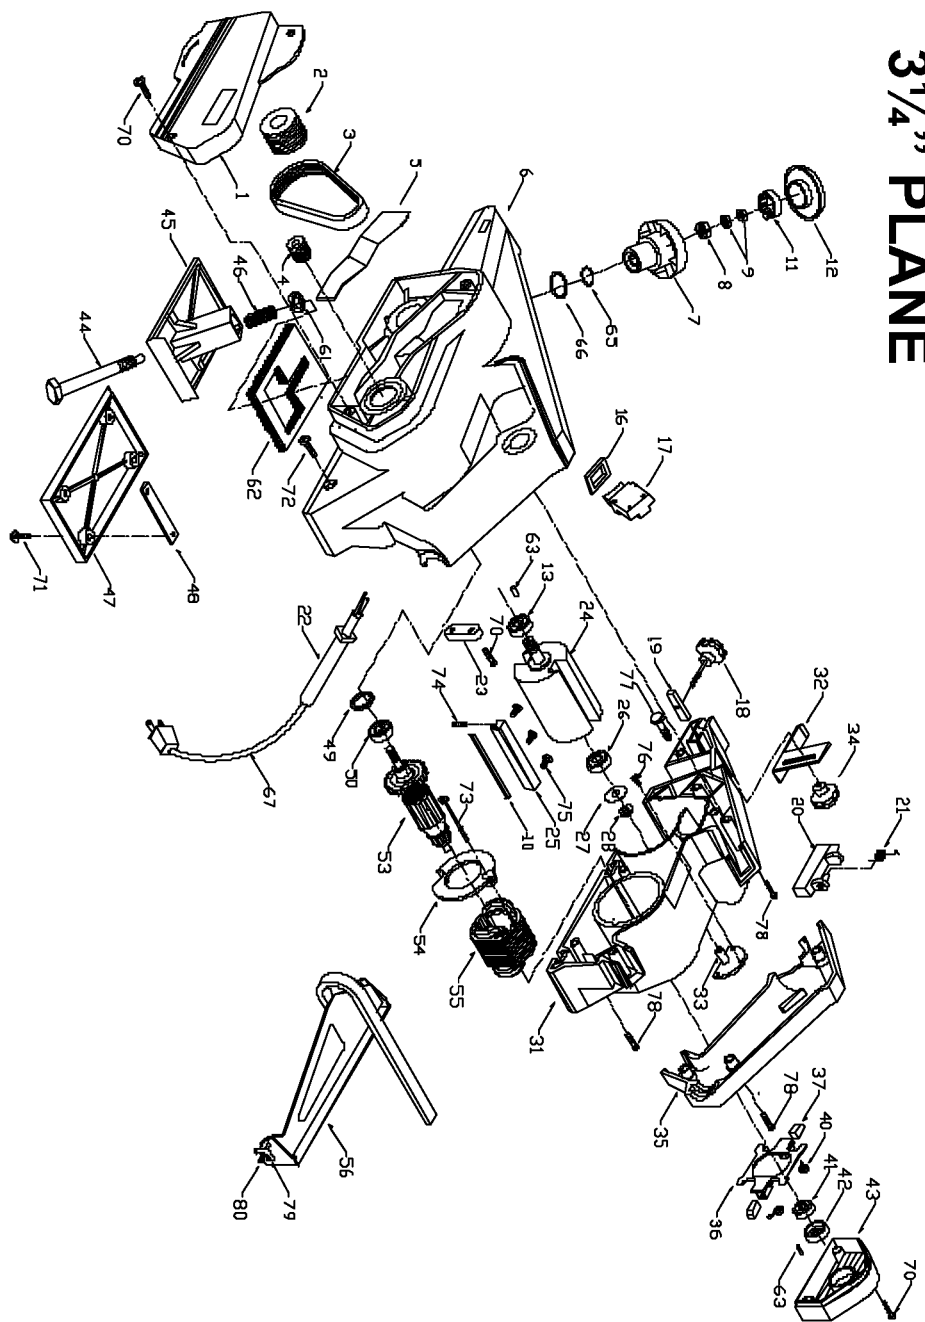

PORTER-CABLE 3 1/4" PLANE

WARNING: Electrical repairs should only be attempted by trained repairmen. Contact the nearest Porter-Cable Service Center or other competent repair center.

125

Parts List for 9125 Type 1

Item Number	Part Number	Description	Qty Required
1	1259100	BELT COVER	1
2	1259101	DRIVEN PULLEY	1
3	1259102	BELT	1
4	1259103	DRIVE PULLEY	1
5	1259104	BAFFLE	1
6	5140030-34	HOUSING SET	1
6	1259105	MOTOR HOUSING LH	1
7	000000-00	No Longer Available	1
8	1259107	NUT	10
9	1259108	NUT	10
10	000000-00	No Longer Available	1
10	696598	CUTTER BLADE	1
11	1259110	INDEX BUSHING	1
12	1259111	DEPTH KNOB COVER	1
13	886989	BALL BEARING	3
16	1259113	FELT SEAL	1
17	1259114	SWITCH	1
18	1259115	FRONT KNOB	1
19	000000-00	No Longer Available	1
20	1259117	RABBETING GUARD	1
21	1259118	SPRING	10
22	1259119	STRAIN RELIEF	1
23	000000-00	No Longer Available	1
24	1259121	CUTTER HEAD	1
25	1259122	BLADE HOLDER	1
26	886990	BALL BEARING	3
27	000000-00	No Longer Available	10

COPYRIGHT© 2005. All Rights Reserved.

Parts list, pricing, and availability subject to change. Please visit www.dewaltservicenet.com for current parts information.

Parts List for 9125 Type 1

Item Number	Part Number	Description	Qty Required
63	1259150	RUBBER PLUG	1
65	1259151	O-RING	10
66	1259152	O-RING	10
67	1259153	CORD	1
70	000000-00	No Longer Available	10
71	000000-00	No Longer Available	10
72	886462	SCREW	10
73	000000-00	No Longer Available	10
74	886466	SCREW	10
75	886467	SCREW	10
76	886468	SCREW	10
77	886469	SCREW	10
78	886470	SCREW	10
79	886464	WING NUT	10
80	886463	BOLT	10
81	891903	HEX WRENCH 2.5MM	1
82	886001	WRENCH OPEN END 5/16	1
83	000000-00	No Longer Available	1
84	887712	LATCH CARRYING CASE	1