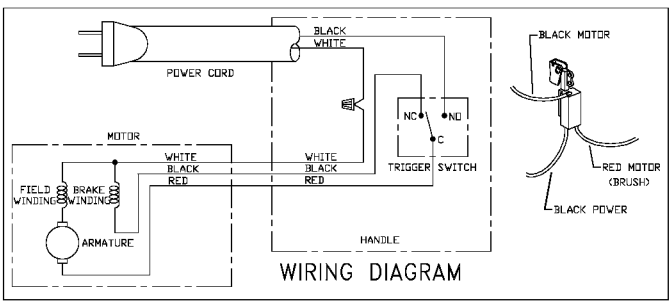

10" COMPOUND SLIDE MITER BOX

Parts List for 3807 Type 1

Item Number	Part Number	Description	Qty Required
1	1347588	ARMATURE	1
2	894539	FIELD	1
3	1348266	BRUSH	2
3	1348267	BRUSH CAP	2
4	895393	SWITCH	1
5	876731	CORD	1
11	894450	BEARING	1
11	400081390008	BEARING	1
39	000000-00	No Longer Available	1
51	000000-00	No Longer Available	1
53	000000-00	No Longer Available	1
57	894584	HANDLE COVER	1
81	488820-00	OUTER FLANGE	1
81	908601	SCREW	1
82	DW3114	10 40T JOBSITE SAW BLADE	1
84	899887	KNOB	1
100	488871-00	LOCK NUT	2
101	1347280	PLATE	1
102	902881	BLADE GUARD	1
103	1342998	SPRING	1
104	488867-00	CARRIAGE HEAD SCREW	1
105	895362	SCREW	1
106	491957-00	LOCK WASHER	8
107	904010101603	STEEL WASHER	11
108	1346289	STOP	1
109	901020100556	MACHINE SCREW	1
110	904010101609	STEEL WASHER	2

COPYRIGHT© 2005. All Rights Reserved.

Parts list, pricing, and availability subject to change. Please visit www.dewaltservicenet.com for current parts information.

Parts List for 3807 Type 1

Item Number	Part Number	Description	Qty Required
111	1346292	BUMPER	1
112	895359	BLADE GUARD MOUNT	1
113	1231355	SCREW	1
114	1310157	SCREW	3
115	488874-00	LOCK WASHER	6
116	895367	UPPER ARM ASSY	1
117	901021201711	SCREW	4
118	894453	ARBOR BUTTON	1
119	901010600609	CAP SCREW	1
119	895524	BOLT	1
120	1349165	BOLT	1
121	904010312937	WASHER	1
122	1346285	SPACER	1
123	1346272	BUSHING	1
124	1346275	SPRING	1
125	894388	DIRECTIONAL LABEL	1
126	1342922	LOCK NUT	1
127	1341016	RET RING	1
128	1344003	BEARING	1
129	894452	E-RING	1
130	895390	ARBOR LOCK PIN	1
131	1348261	SPRING	1
132	895527	HANDLE	1
133	894431	STRAIN RELIEF	1
134	894430	CORD CLAMP	1
135	488867-00	CARRIAGE HEAD SCREW	2
136	1087576	SCREW	2