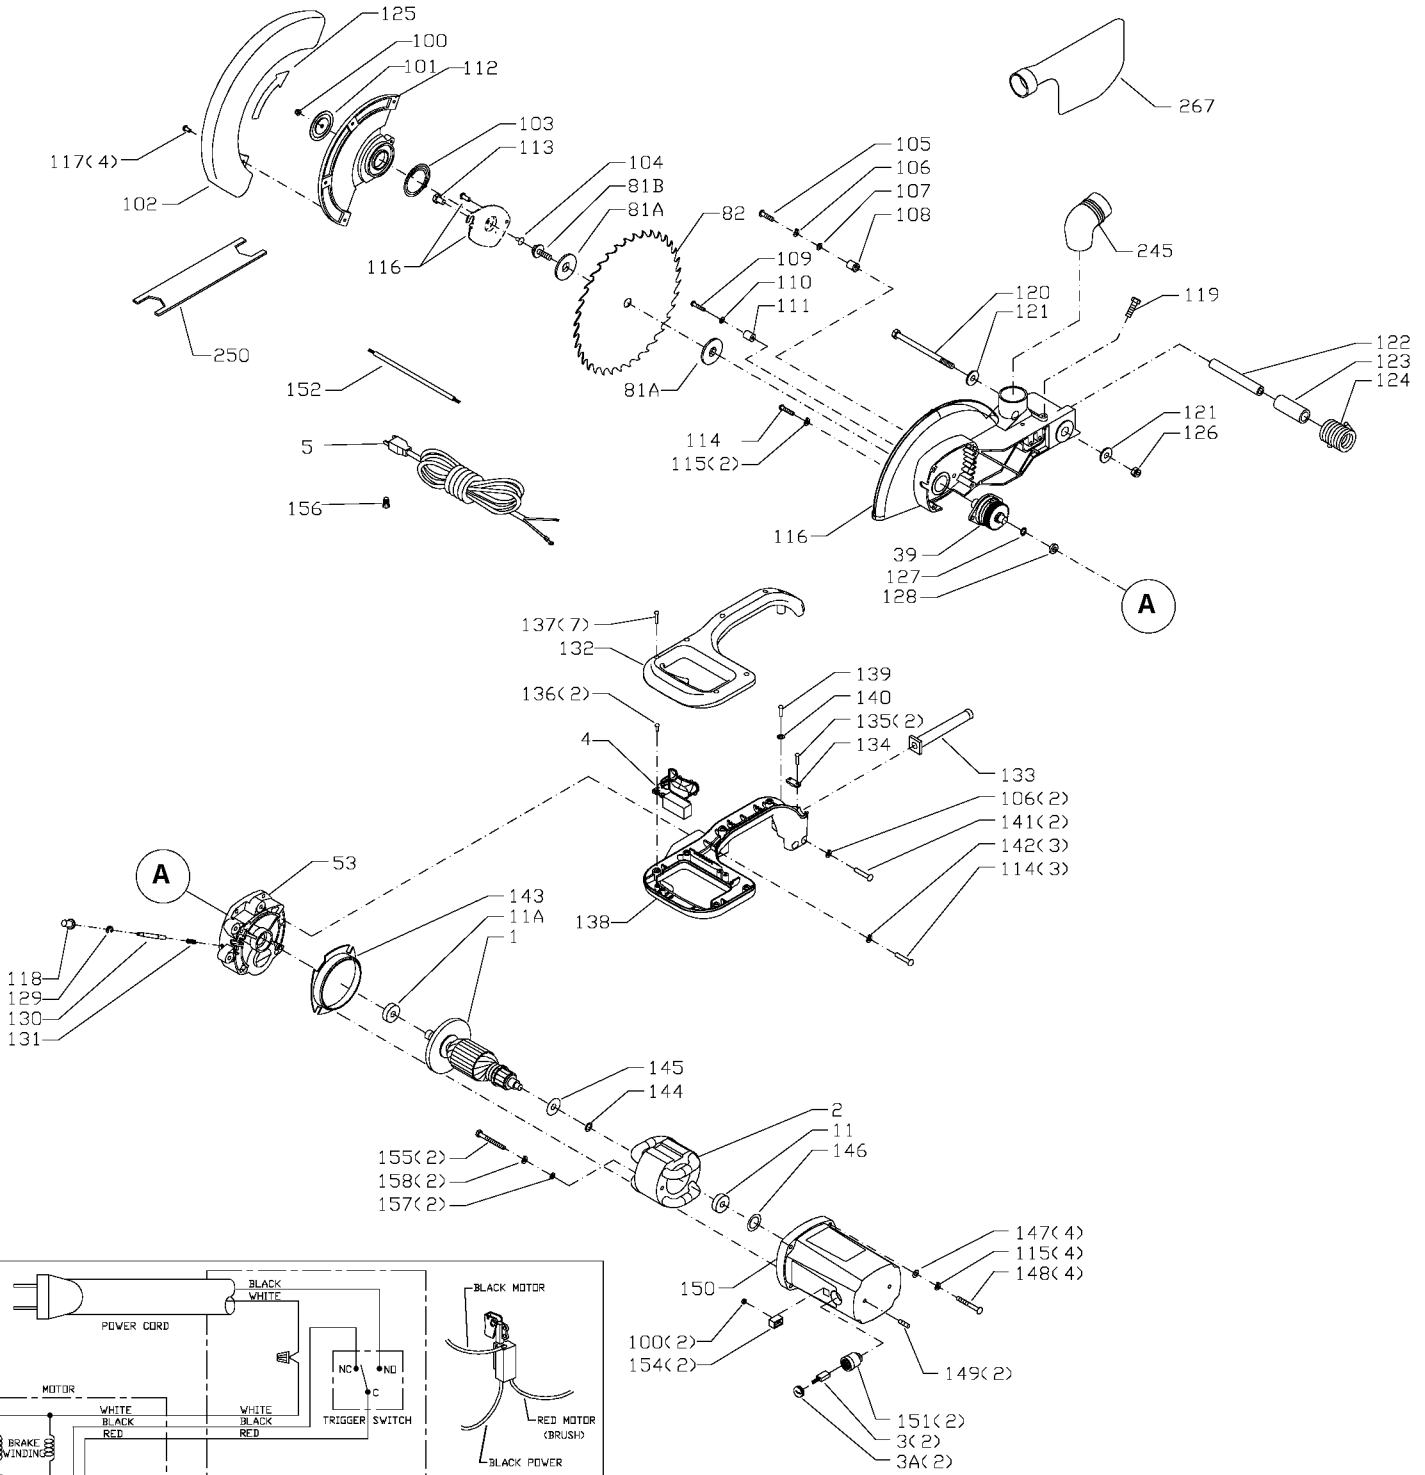

10" COMPOUND SLIDE MITER BOX

Parts List for 3807 Type 1

Item Number	Part Number	Description	Qty Required
1	1347588	ARMATURE	1
2	894539	FIELD	1
3	1348266	BRUSH	2
3	1348267	BRUSH CAP	2
4	895393	SWITCH	1
5	876731	CORD	1
11	894450	BEARING	1
11	400081390008	BEARING	1
39	000000-00	No Longer Available	1
51	000000-00	No Longer Available	1
53	000000-00	No Longer Available	1
57	894584	HANDLE COVER	1
81	488820-00	OUTER FLANGE	1
81	908601	SCREW	1
82	DW3114	10 40T JOBSITE SAW BLADE	1
84	899887	KNOB	1
100	488871-00	LOCK NUT	2
101	1347280	PLATE	1
102	902881	BLADE GUARD	1
103	1342998	SPRING	1
104	488867-00	CARRIAGE HEAD SCREW	1
105	895362	SCREW	1
106	491957-00	LOCK WASHER	8
107	904010101603	STEEL WASHER	11
108	1346289	STOP	1
109	901020100556	MACHINE SCREW	1
110	904010101609	STEEL WASHER	2

COPYRIGHT© 2005. All Rights Reserved.

Parts list, pricing, and availability subject to change. Please visit www.dewaltservicenet.com for current parts information.

Parts List for 3807 Type 1

Item Number	Part Number	Description	Qty Required
111	1346292	BUMPER	1
112	895359	BLADE GUARD MOUNT	1
113	1231355	SCREW	1
114	1310157	SCREW	3
115	488874-00	LOCK WASHER	6
116	895367	UPPER ARM ASSY	1
117	901021201711	SCREW	4
118	894453	ARBOR BUTTON	1
119	901010600609	CAP SCREW	1
119	895524	BOLT	1
120	1349165	BOLT	1
121	904010312937	WASHER	1
122	1346285	SPACER	1
123	1346272	BUSHING	1
124	1346275	SPRING	1
125	894388	DIRECTIONAL LABEL	1
126	1342922	LOCK NUT	1
127	1341016	RET RING	1
128	1344003	BEARING	1
129	894452	E-RING	1
130	895390	ARBOR LOCK PIN	1
131	1348261	SPRING	1
132	895527	HANDLE	1
133	894431	STRAIN RELIEF	1
134	894430	CORD CLAMP	1
135	488867-00	CARRIAGE HEAD SCREW	2
136	1087576	SCREW	2