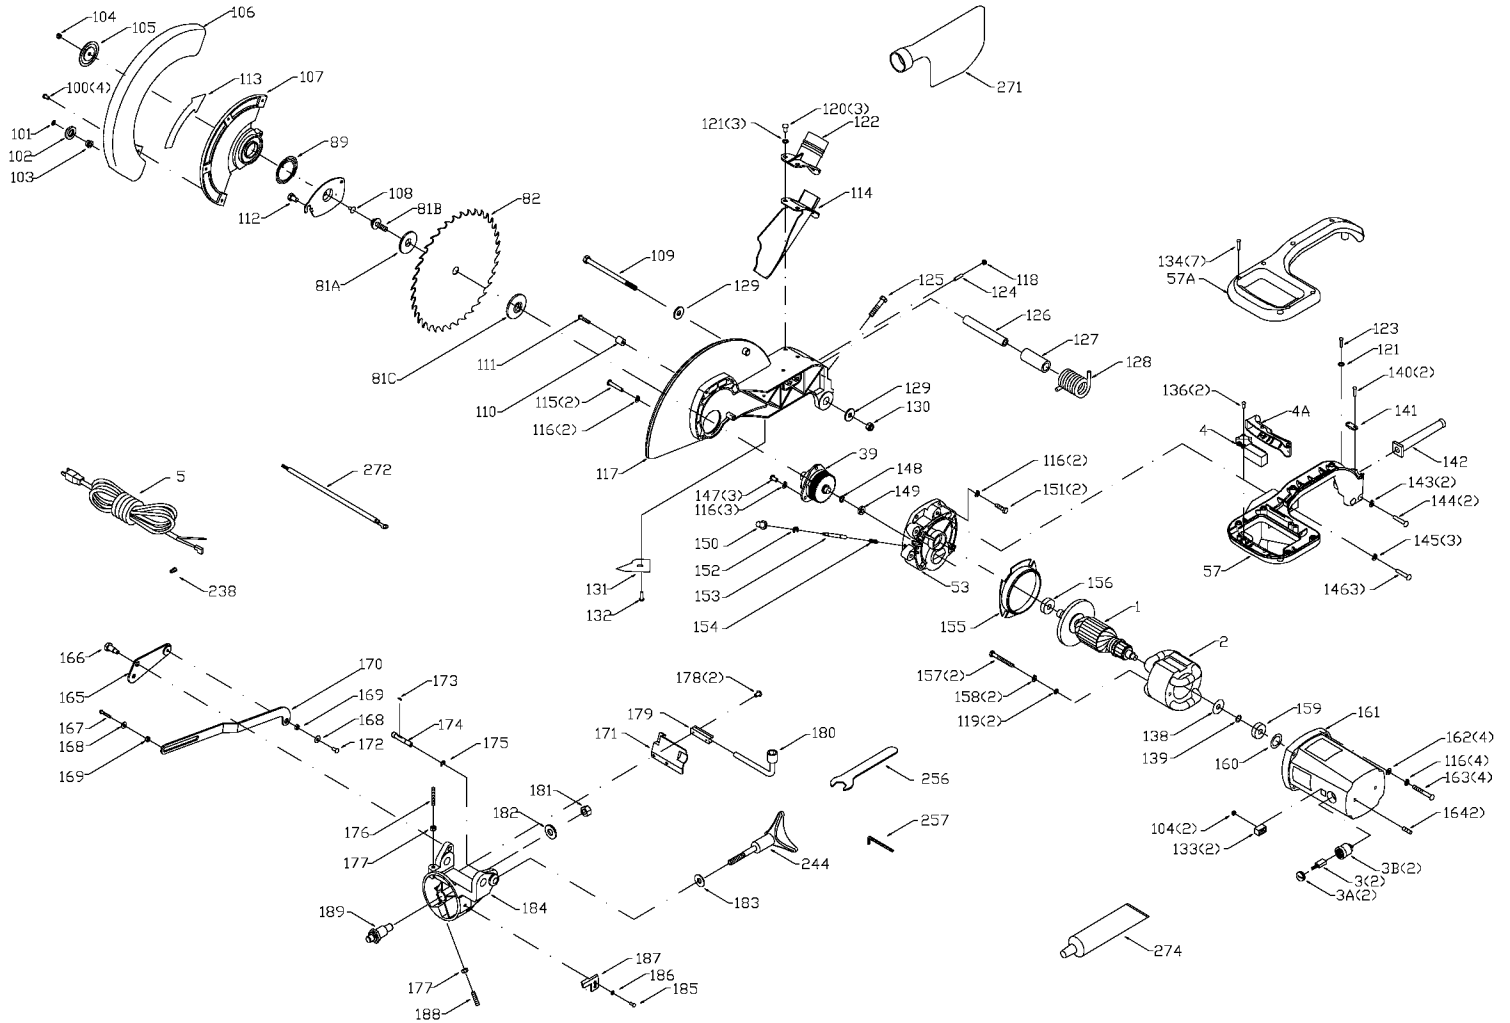

PORTER-CABLE COMPOUND MITER BOX

WARNING: Electrical repairs should only be attempted by trained repairmen. Contact the nearest Porter-Cable Service Center or other competent repair center.

3802

Parts List for 3802 Type 1

Item Number	Part Number	Description	Qty Required
1	894412	ARMATURE	1
2	894539	FIELD	1
3	1348266	BRUSH	2
3	1348267	BRUSH CAP	2
3	1348263	BRUSH HOLDER	2
4	894427	SWITCH	1
4	894426	SWITCH COVER	1
5	876731	CORD	1
39	000000-00	No Longer Available	1
51	000000-00	No Longer Available	1
53	894449	GEAR HOUSING	1
57	894428	BOTTOM HANDLE	1
57	894424	TOP HANDLE	1
81	900983	BLADE FLANGE	1
81	908601	SCREW	1
81	1347233	INNER BLADE FLANGE	1
82	DW3123	32T SAW BLADE	1
89	1342998	SPRING	1
100	901021201711	SCREW	4
101	1347287	M5 PUSH NUT	1
102	1347286	WHEEL	1
103	1347285	BUSHING	1
104	488871-00	LOCK NUT	2
105	1347280	PLATE	1
106	900261	BLADE GUARD	1
107	000000-00	No Longer Available	1
108	488867-00	CARRIAGE HEAD SCREW	1

COPYRIGHT© 2005. All Rights Reserved.

Parts list, pricing, and availability subject to change. Please visit www.dewaltservicenet.com for current parts information.