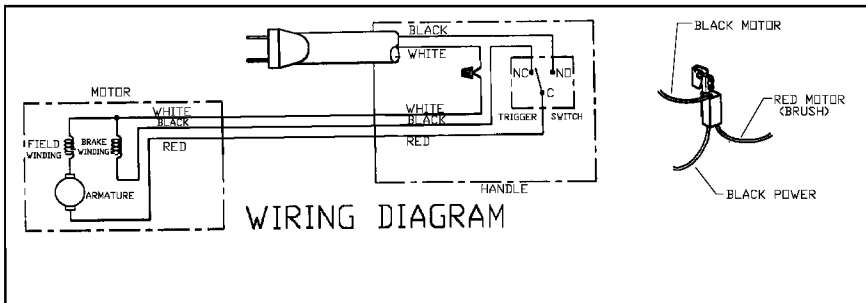

PORTER-CABLE COMPOUND MITER BOX

WARNING: Electrical repairs should only be attempted by trained repairmen. Contact the nearest Porter-Cable Service Center or other competent repair center.

3802

Parts List for 3802 Type 1

Item Number	Part Number	Description	Qty Required
1	894412	ARMATURE	1
2	894539	FIELD	1
3	1348266	BRUSH	2
3	1348267	BRUSH CAP	2
3	1348263	BRUSH HOLDER	2
4	894427	SWITCH	1
4	894426	SWITCH COVER	1
5	876731	CORD	1
39	000000-00	No Longer Available	1
51	000000-00	No Longer Available	1
53	894449	GEAR HOUSING	1
57	894428	BOTTOM HANDLE	1
57	894424	TOP HANDLE	1
81	900983	BLADE FLANGE	1
81	908601	SCREW	1
81	1347233	INNER BLADE FLANGE	1
82	DW3123	32T SAW BLADE	1
89	1342998	SPRING	1
100	901021201711	SCREW	4
101	1347287	M5 PUSH NUT	1
102	1347286	WHEEL	1
103	1347285	BUSHING	1
104	488871-00	LOCK NUT	2
105	1347280	PLATE	1
106	900261	BLADE GUARD	1
107	000000-00	No Longer Available	1
108	488867-00	CARRIAGE HEAD SCREW	1