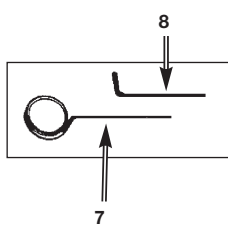

# DT2400CS Pressure Washer

PART NO. D27945 r0  
Date: 1/29/03

Key#	Part #	Description
1	#	Engine
2	*	Pump Kit (located under shroud)
3	D28094	High Pressure Hose
4	H140	Chemical Injector Rinsing Hose (not shown)
5	D27858	Spray Gun
6	D23314	Multi-Reg Wand
7	NCT001	Cleaning Tool
8	16797	Allen Wrench
9	D21865	Accessories Panel
10	D22901	Screws
11	D22101	Tire
12	W137	Pal Nut
13	D22316	Handle Assembly (includes Key#10)
14	D27959	Cleaning Solution Tanks