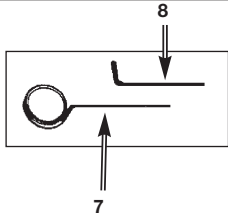

# D2300b Pressure Washer

PART NO. D28601 r0  
Date: 2/11/03

Key#	Part #	Description
1	#	Engine
2	*	Pump Kit
3	D28094	High Pressure Hose
4	H140	Chemical Hose
5	D27858	Spray Gun
6	D22837	Multi-Reg Wand
7	NCT001	Cleaning Tool
8	16797	Allen Wrench
9	D25073	Accessories Panel
10	D22901	Screws
11	D28123	Tire
12	W137	Pal Nut
13	D27952	Handle Assembly (includes Key#10)