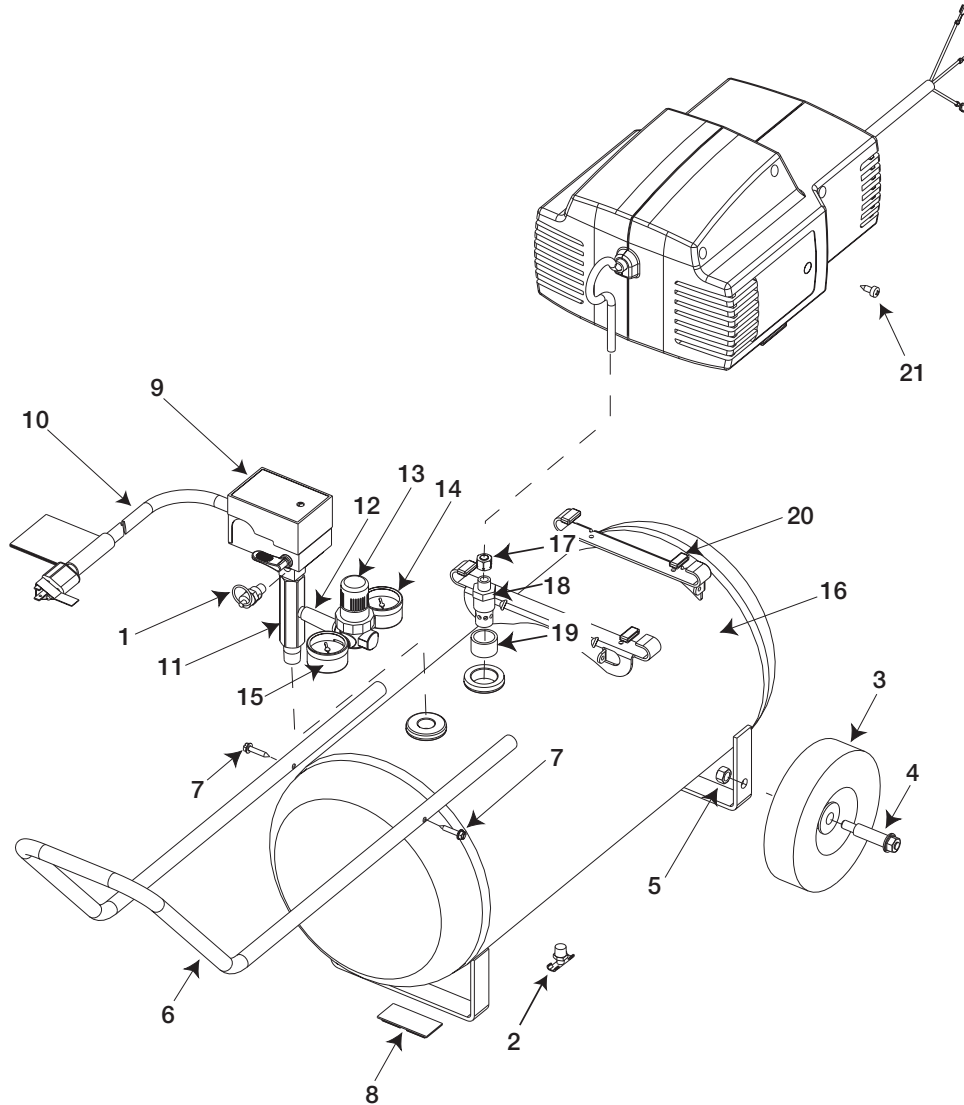

# CP503 Oilfree Air Compressor

PART NO. D27101  
Date: 6/24/02

Ref. No.	Part No.	Description	Ref. No.	Part No.	Description
1	97503734	Safety Valve	12	SSP-480	Nipple 1/4-18 NPT x 2.50
2	SS-2707	Drain Valve	13	D21426	Regulator
3	D23138	Wheel 9" (2 used)	14	Z-AC-0009-1	Gauge - Right Hand
4	CAC-60	Shoulder Bolt (2 used)	15	Z-AC-0010-1	Gauge - Left Hand
5	SSF-8080-ZN	Nut Hex 3/8-16 (2 used)	16	Z-D26922	Tank
6	AC-0345	Handle	17	SSP-473	Nut Sleeve
7	SSF-612	Screw #10-16 x 1.00 (2 used)	18	D24879	Check Valve
8	AC-0364	Molded Foot Bumper	19	SSP-490-1	Bushing
9	Z-D23760	Pressure Switch	20	* CAC-1254	Isolator (4 used)
10	SUDL-413-2	Cord Assembly	21	* SSF-621	Screw 1/4-14 x .625 (2 used)
11	AC-0027-2	Manifold	22	H-2101	Adapter (not shown)

<b>Ref. No.</b>	<b>Part No.</b>	<b>Description</b>
1	AC-0471	Shroud, Left
2	AC-0470	Shroud, Right
3	CAC-1196	Cylinder Head
4	* CAC-1212	Tube Seal
5	* D24819	Gasket Head
6	Z-D24985	Valve Plate Assembly
7	AC-0161	Outlet Tube
8	* SSG-8169	O-ring
9	+ -----	Rod Assembly
10	CAC-1206-1	Clamp
11	AC-0206	Isolator Tube
12	x SSF-3147	Screw 3/8-16 x .375
13	+ -----	Cylinder Sleeve
14	-----	Endbell Assembly
15	x SUDL-9-1	Screw 8-32x .375/.344
16	AC-0815	Timing Belt
18	x SSF-3156	Screw, 10-9 x.500 Plastite (5 used)
20	* D24731	Pump Isolator (5 used)
21	x SSF-995	Screw #10-24 x .875 (4 used)

**Not Shown**

D20111	Motor Cord
CAC-1283	Switch Cover

**Kits Available**

* K-0387	Isolator Kit
+ KK-4964	Connecting Rod Kit
x KK-4929	Fastener Kit