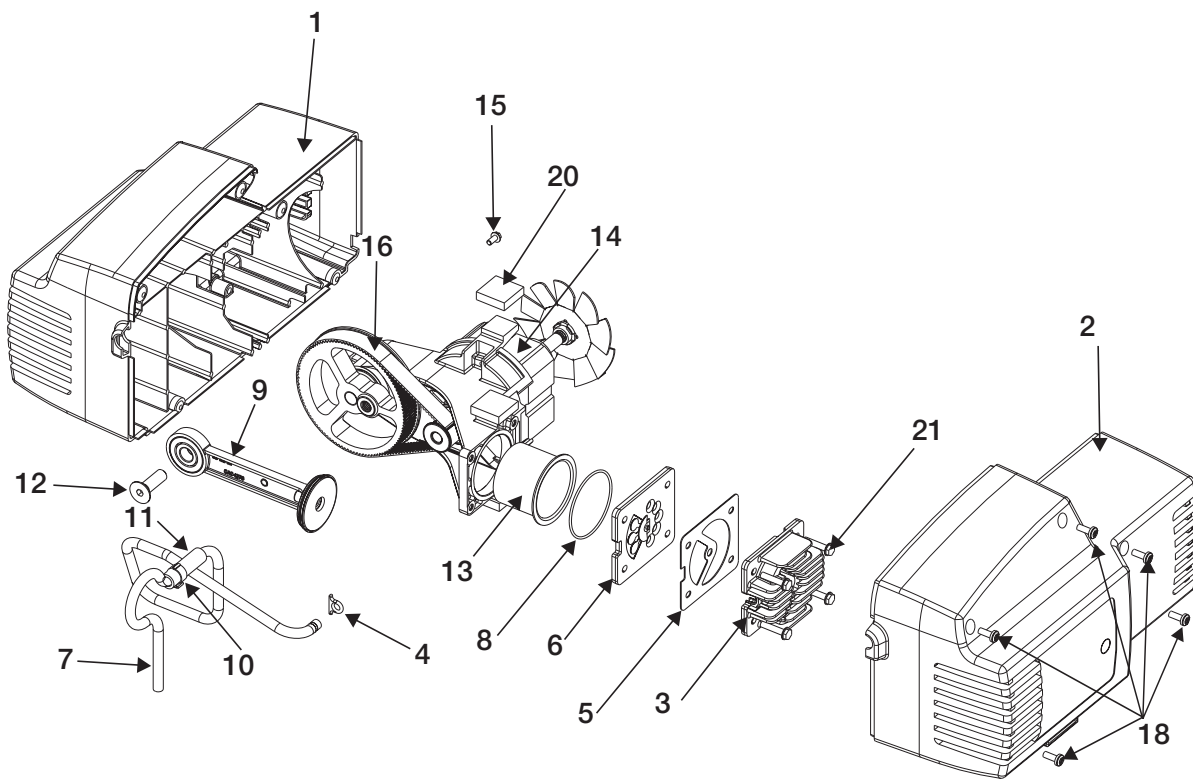

# CP503 Oilfree Air Compressor

PART NO. D27101  
Date: 6/24/02

Ref. No.	Part No.	Description	Ref. No.	Part No.	Description
1	97503734	Safety Valve	12	SSP-480	Nipple 1/4-18 NPT x 2.50
2	SS-2707	Drain Valve	13	D21426	Regulator
3	D23138	Wheel 9" (2 used)	14	Z-AC-0009-1	Gauge - Right Hand
4	CAC-60	Shoulder Bolt (2 used)	15	Z-AC-0010-1	Gauge - Left Hand
5	SSF-8080-ZN	Nut Hex 3/8-16 (2 used)	16	Z-D26922	Tank
6	AC-0345	Handle	17	SSP-473	Nut Sleeve
7	SSF-612	Screw #10-16 x 1.00 (2 used)	18	D24879	Check Valve
8	AC-0364	Molded Foot Bumper	19	SSP-490-1	Bushing
9	Z-D23760	Pressure Switch	20	* CAC-1254	Isolator (4 used)
10	SUDL-413-2	Cord Assembly	21	* SSF-621	Screw 1/4-14 x .625 (2 used)
11	AC-0027-2	Manifold	22	H-2101	Adapter (not shown)

<b>Ref. No.</b>	<b>Part No.</b>	<b>Description</b>
1	AC-0471	Shroud, Left
2	AC-0470	Shroud, Right
3	CAC-1196	Cylinder Head
4	* CAC-1212	Tube Seal
5	* D24819	Gasket Head
6	Z-D24985	Valve Plate Assembly
7	AC-0161	Outlet Tube
8	* SSG-8169	O-ring
9	+ -----	Rod Assembly
10	CAC-1206-1	Clamp
11	AC-0206	Isolator Tube
12	x SSF-3147	Screw 3/8-16 x .375
13	+ -----	Cylinder Sleeve
14	-----	Endbell Assembly
15	x SUDL-9-1	Screw 8-32x .375/.344
16	AC-0815	Timing Belt
18	x SSF-3156	Screw, 10-9 x.500 Plastite (5 used)
20	* D24731	Pump Isolator (5 used)
21	x SSF-995	Screw #10-24 x .875 (4 used)

**Not Shown**

D20111	Motor Cord
CAC-1283	Switch Cover

**Kits Available**

* K-0387	Isolator Kit
+ KK-4964	Connecting Rod Kit
x KK-4929	Fastener Kit