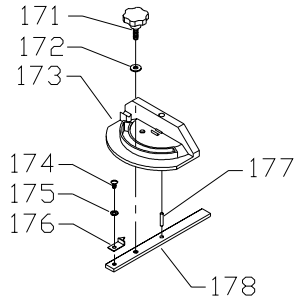

AVAILABLE AS AN ACCESSORY
28-151 MITER GAUGE ASSY