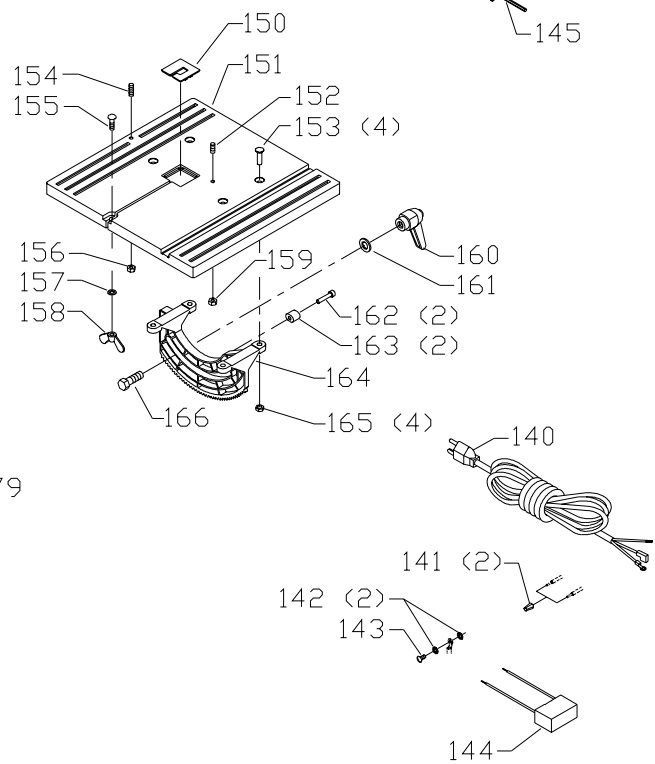

AVAILABLE AS AN ACCESSORY
28-181 FENCE ASSY