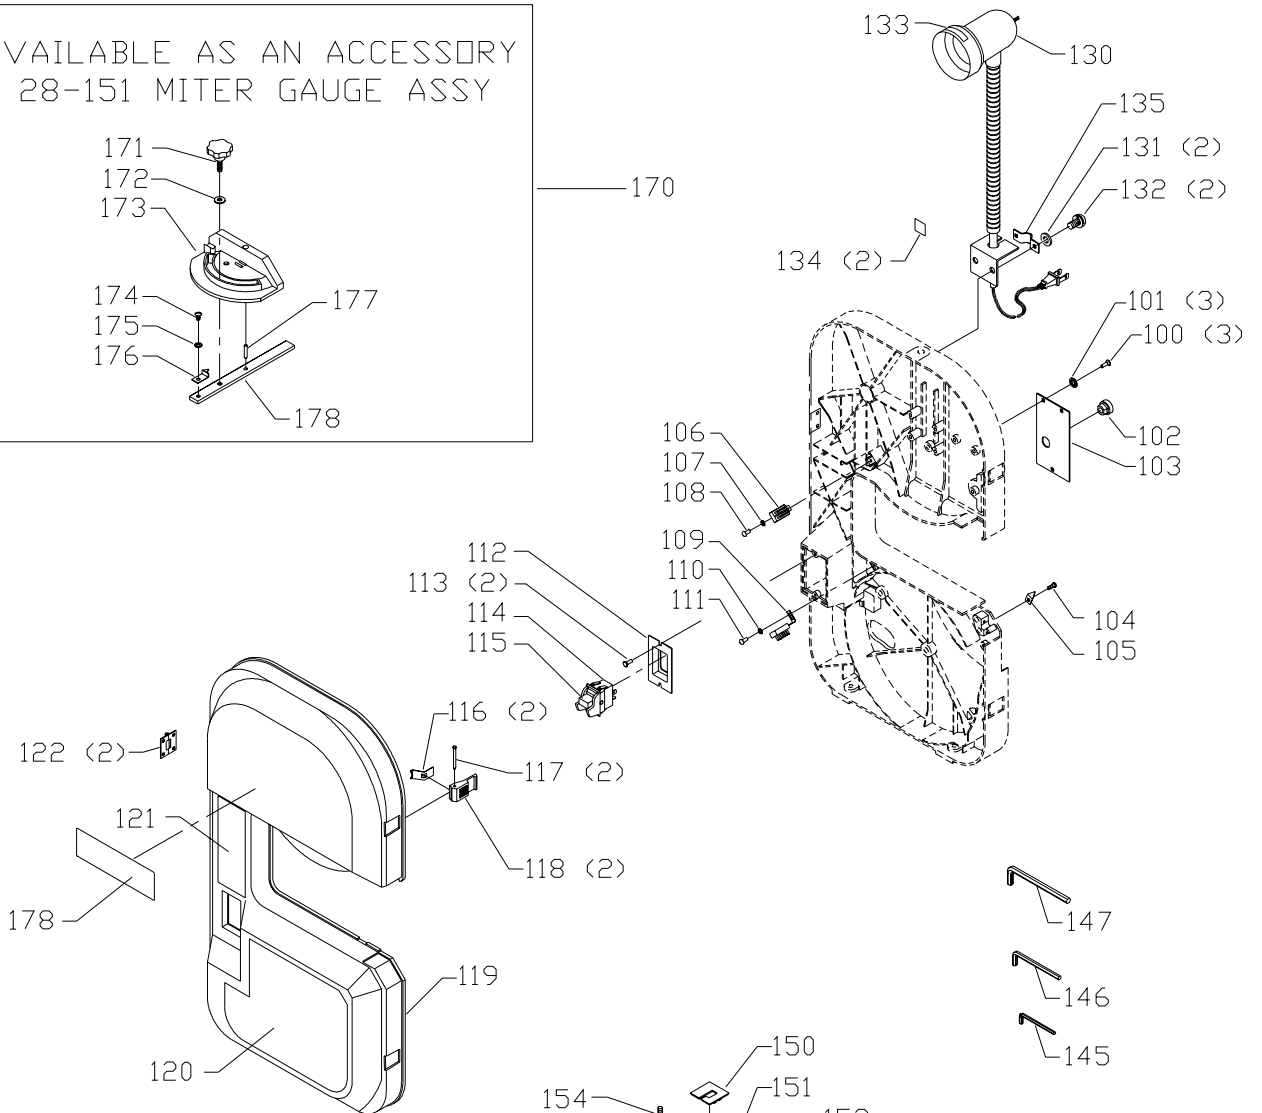

AVAILABLE AS AN ACCESSORY
28-151 MITER GAUGE ASSY

AVAILABLE AS AN ACCESSORY
28-181 FENCE ASSY

REPLACEMENT PARTS

Ref.			Ref.		
<u>No.</u>	<u>Part No.</u>	<u>Description</u>	<u>No.</u>	<u>Part No.</u>	<u>Description</u>
83	900160	HARDWARE PACK	152	1243549	M6 X 12MM HEX SOC SET SCREW
100	1342455	M5 X 10MM PAN HD SCREW	153	1344950	M6 X 20MM FLAT HD SCREW
101	1343521	M5.3 INT TOOTH WASHER	154	1344953	M6 X 20MM HEX SOC SET SCREW
102	1320131	STRAIN RELIEF	155	1246090	M6 X 30MM CHEESE HD SCREW
103	900575	PLATE	156	1243456	M6 HEX NUT
104	1342455	M5 X 10MM PAN HD SCREW	157	1310062	M6.4 FLAT WASHER
105	1341616	POINTER	158	1313281	M6 WING NUT
106	1341617	UPPER BRUSH , EMO	159	1243456	M6 HEX NUT
107	1343545	M4.1 FLAT WASHER, EMO	160	900199	LEVER ASSEMBLY
108	1310159	M4 X 7MM PAN HD SCREW, EMO	161	1243502	M10 FLAT WASHER
109	1341618	LOWER BRUSH, EMO	162	1246050	M5 X 25MM HEX SOC HD SCREW
110	1343545	M4.1 FLAT WASHER, EMO	163	1341612	GLIDE
111	1243501	M4 X 8MM CHEESE HD SCREW, EMO	164	900240	TRUNNION
112	1341619	SWITCH PLATE	165	1243456	M6 HEX NUT
113	1340490	M4 X 8MM CHEESE HD SCREW	166	1341578	SPECIAL SCREW
114	1343759	SWITCH, INCL:			
115	400-06-068-0002	SWITCH KEY			
116	1341586	SPRING PLATE			
117	1341587	PIN	170	28-151	MITER GAGE ASSY, CONST OF:
118	1341588	LATCH	171	900217	KNOB
119	900195	COVER	172	904-01-010-1604	5/16" FLAT WASHER
120	1343717	NAMEPLATE	173	1341576	BODY
121	900078	WARNING LABEL	174	1246088	M5 X 6MM CHEESE HD SCREW
122	1346507	HINGE	175	904-01-010-1603	1/4" FLAT WASHER
130	1348937	LIGHT ASSY, INCL:	176	900371	POINTER
131	n 1243520	6MM LOCK WASHER, CMO	177	1341575	PIN
	904-03-020-1667	1/4" INT TOOTH WASHER, EMO	178	1341573	BAR
132	n 1246004	M16X16MM HEX SOC HD SCREW, CMC	179	28-181	FENCE ASSY, CONST OF:
	1246002	M6 X 12MM CHEESE HD SCREW, EMO	180	1345052	ROD
133	900843	WARNING LABEL	181	1345072	SUPPORT PLATE
134	1348946	LIGHT CORD CLAMP	182	1345056	CLAMP
135	n 912845	CORD CLAMP	183	1345054	SPRING
140	1341620	POWER CORD	184	1345053	BLOCK
141	1341621	WIRE NUT	185	1341951	M6 X 10MM HEX HD SCREW
142	1343521	M5.3 INT TOOTH WASHER	186	1243520	M6.1 LOCK WASHER
143	1243394	M5 X 10MM CHEESE HD SCREW	187	1345050	FENCE
144	1341622	20 UF CAPACITOR	188	1345049	FENCE BODY
145	428-06-101-0002	3MM HEX WRENCH	189	1243526	M8.4 FLAT WASHER
146	422-29-101-0002	4MM HEX WRENCH	190	1345048	ADJ SCREW
147	428-07-101-0002	6MM HEX WRENCH	191	1246119	M3 X 16MM SPRING PIN
148	905726	DEC. PLATE	192	1345047	LEVER
150	900198	INSERT			
151	1341610	TABLE			