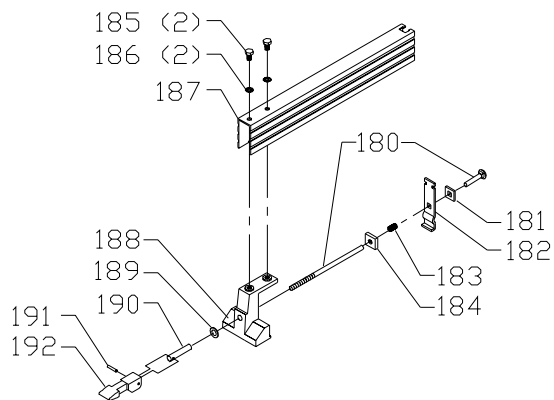

AVAILABLE AS AN ACCESSORY
28-181 FENCE ASSY