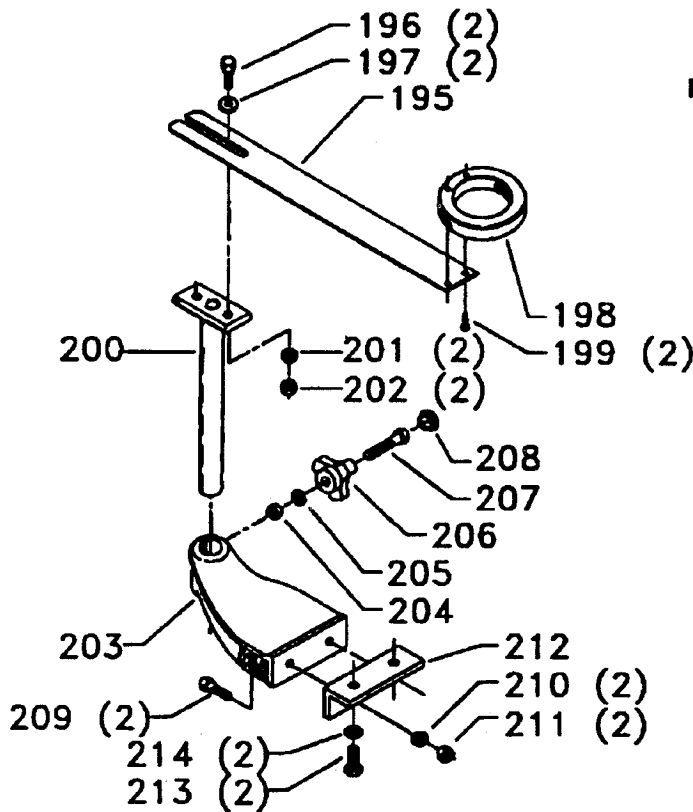

* NOT SHOWN ASSEMBLED

ACCESSORY REPLACEMENT PARTS

43-358 SPRING HOLD DOWNS

REF NO	PART NUMBER	DESCRIPTION
*	43-358	Spring Hold Downs, Const Of:
150	432-01-014-0003	Clamp Block
151	901-03-010-0762	5/16-18 x 1/2" Soc Hd Screw
152	432-01-111-0002	Stud
153	432-01-108-0002	Rod
154	928-09-021-4129	Spring
155	432-01-014-0004	Clamp Block
156	432-09-001-0001	Adapter
157	901-01-060-3124	1/4-20 x 1 1/12" Hex Hd Screw
158	955-03-010-0006	1/4" Wrench

* NOT SHOWN ASSEMBLED

34-895 MITER GAGE

REF NO	PART NUMBER	DESCRIPTION
*	34-895	Miter Gage, Const Of:
170	422-01-355-0004	Miter Gage Body, Incl:
171	901-04-410-4561	Special Set Screw
172	902-01-200-1086	Special Nut (Early Models Only)
173	901-04-150-9428	#8-32 x 1/2" Special Screw
174	422-02-060-0003	Lock Knob (Current Models Only)
174A	422-02-060-0001	Lock Knob (Early Models Only)
176	904-07-010-5555	Fiber Washer
177	422-04-004-0001	Bar
178	901-07-261-3237	Stud (Early Models Only)
179	422-01-088-0002	Stop Link
180	905-04-061-2351	Special Pin
181	422-01-075-0001	Pointer
182	901-04-410-4561	Special Screw
183	422-04-072-0001	Plate
184	901-02-030-5750	1/4-28 x 5/16" Flat Hd Screw
185	422-01-112-0001	Special Pivot Screw
186	37-522	Open End Wrench (Early Models Only)

* NOT SHOWN ASSEMBLED

ACCESSORY REPLACEMENT PARTS

**43-198
TABLE INSERT**

REF NO	PART NUMBER	DESCRIPTION
*	43-198	Table Insert, Const Of:
190	904-10-161-3875	Collar
191	904-10-161-3874	Collar
* NOT SHOWN ASSEMBLED		