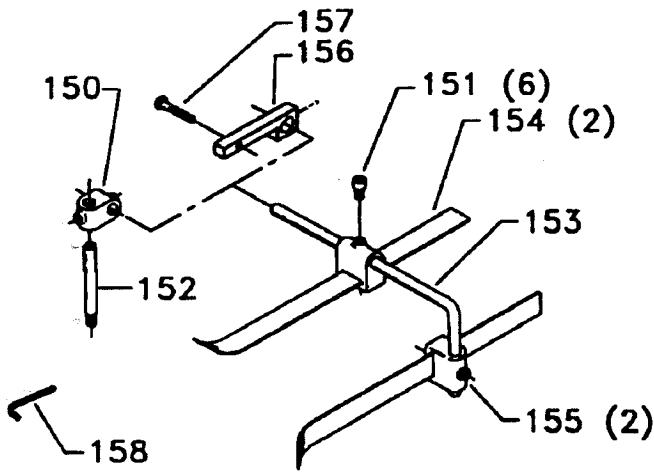

* NOT SHOWN ASSEMBLED
 ** NOT SHOWN

**50-513
SHAPER STAND**

REPLACEMENT PARTS

REF

NO	PART NUMBER	DESCRIPTION
*	50-513	Shaper Stand, Const Of:
100	901-01-060-0602	5/16-18 X 1 1/4" Hex Hd Screw
101	904-01-010-1620	5/16" Flat Washer
102	904-02-010-1703	5/16" Lockwasher
103	1087946	Top Shelf
104	436-06-031-0004	Panel
105	426-02-103-0002	Tie Bar
106	902-01-120-1034	1/4-20 Hex Nut
107	904-02-020-1702	1/4" Lockwasher
108	904-01-010-1614	1/4" Flat Washer
109	400-06-048-0001	Rubber Foot
110	901-02-120-7504	1/4-20 X 5/8" Truss Hd Screw
111	901-11-020-0834	5/16-18 X 3/4" Carriage Bolt
112	904-01-010-1605	5/16" Flat Washer
113	904-02-010-1703	5/16" Lockwasher
114	902-01-010-1300	5/16-18 Hex Nut

* NOT SHOWN ASSEMBLED

ACCESSORY REPLACEMENT PARTS

43-358 SPRING HOLD DOWNS

REF NO	PART NUMBER	DESCRIPTION
*	43-358	Spring Hold Downs, Const Of:
150	432-01-014-0003	Clamp Block
151	901-03-010-0762	5/16-18 x 1/2" Soc Hd Screw
152	432-01-111-0002	Stud
153	432-01-108-0002	Rod
154	928-09-021-4129	Spring
155	432-01-014-0004	Clamp Block
156	432-09-001-0001	Adapter
157	901-01-060-3124	1/4-20 x 1 1/12" Hex Hd Screw
158	955-03-010-0006	1/4" Wrench

* NOT SHOWN ASSEMBLED

34-895 MITER GAGE

REF NO	PART NUMBER	DESCRIPTION
*	34-895	Miter Gage, Const Of:
170	422-01-355-0004	Miter Gage Body, Incl:
171	901-04-410-4561	Special Set Screw
172	902-01-200-1086	Special Nut (Early Models Only)
173	901-04-150-9428	#8-32 x 1/2" Special Screw
174	422-02-060-0003	Lock Knob (Current Models Only)
174A	422-02-060-0001	Lock Knob (Early Models Only)
176	904-07-010-5555	Fiber Washer
177	422-04-004-0001	Bar
178	901-07-261-3237	Stud (Early Models Only)
179	422-01-088-0002	Stop Link
180	905-04-061-2351	Special Pin
181	422-01-075-0001	Pointer
182	901-04-410-4561	Special Screw
183	422-04-072-0001	Plate
184	901-02-030-5750	1/4-28 x 5/16" Flat Hd Screw
185	422-01-112-0001	Special Pivot Screw
186	37-522	Open End Wrench (Early Models Only)