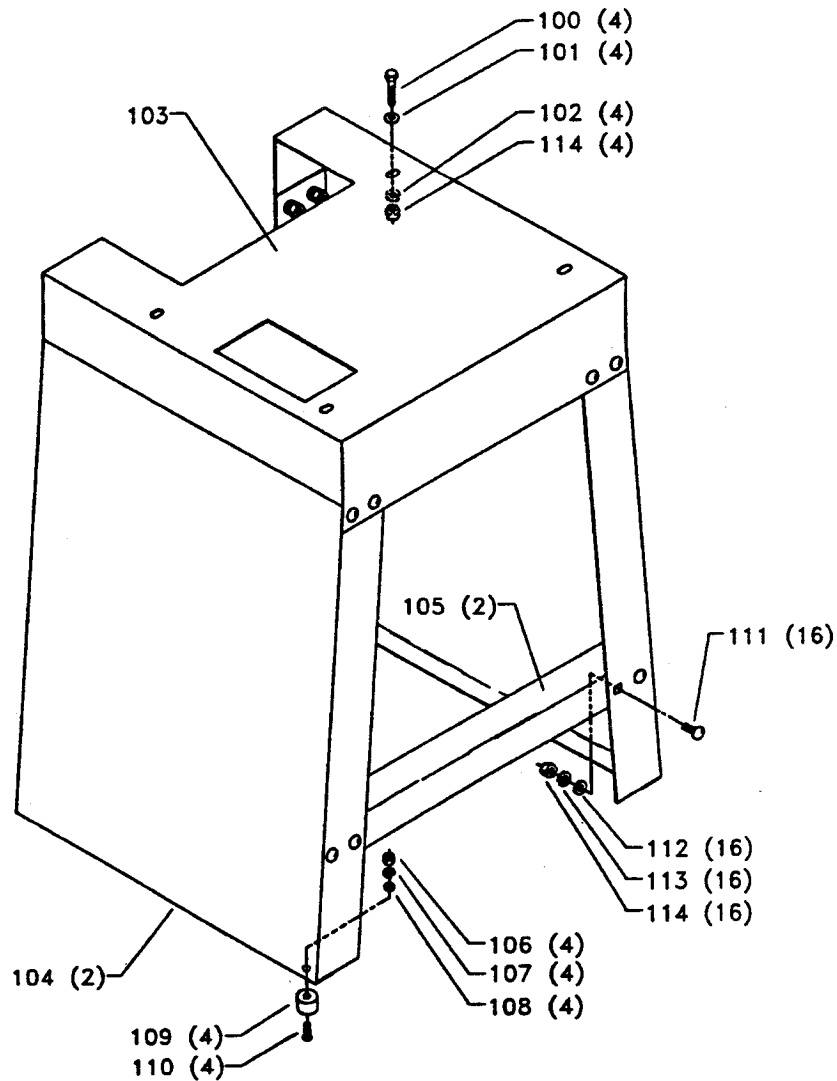

* NOT SHOWN ASSEMBLED
 ** NOT SHOWN

**50-513
SHAPER STAND**

REPLACEMENT PARTS

REF

NO	PART NUMBER	DESCRIPTION
*	50-513	Shaper Stand, Const Of:
100	901-01-060-0602	5/16-18 X 1 1/4" Hex Hd Screw
101	904-01-010-1620	5/16" Flat Washer
102	904-02-010-1703	5/16" Lockwasher
103	1087946	Top Shelf
104	436-06-031-0004	Panel
105	426-02-103-0002	Tie Bar
106	902-01-120-1034	1/4-20 Hex Nut
107	904-02-020-1702	1/4" Lockwasher
108	904-01-010-1614	1/4" Flat Washer
109	400-06-048-0001	Rubber Foot
110	901-02-120-7504	1/4-20 X 5/8" Truss Hd Screw
111	901-11-020-0834	5/16-18 X 3/4" Carriage Bolt
112	904-01-010-1605	5/16" Flat Washer
113	904-02-010-1703	5/16" Lockwasher
114	902-01-010-1300	5/16-18 Hex Nut