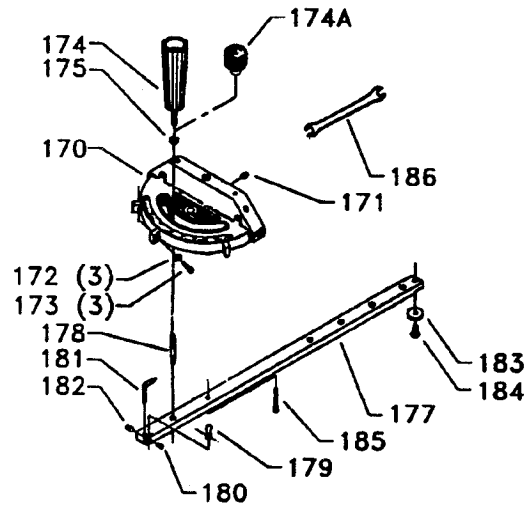

* NOT SHOWN ASSEMBLED
 ** NOT SHOWN

**50-513
SHAPER STAND**

REPLACEMENT PARTS

REF

NO	PART NUMBER	DESCRIPTION
*	50-513	Shaper Stand, Const Of:
100	901-01-060-0602	5/16-18 X 1 1/4" Hex Hd Screw
101	904-01-010-1620	5/16" Flat Washer
102	904-02-010-1703	5/16" Lockwasher
103	1087946	Top Shelf
104	436-06-031-0004	Panel
105	426-02-103-0002	Tie Bar
106	902-01-120-1034	1/4-20 Hex Nut
107	904-02-020-1702	1/4" Lockwasher
108	904-01-010-1614	1/4" Flat Washer
109	400-06-048-0001	Rubber Foot
110	901-02-120-7504	1/4-20 X 5/8" Truss Hd Screw
111	901-11-020-0834	5/16-18 X 3/4" Carriage Bolt
112	904-01-010-1605	5/16" Flat Washer
113	904-02-010-1703	5/16" Lockwasher
114	902-01-010-1300	5/16-18 Hex Nut

* NOT SHOWN ASSEMBLED

ACCESSORY REPLACEMENT PARTS

43-358 SPRING HOLD DOWNS

REF NO	PART NUMBER	DESCRIPTION
*	43-358	Spring Hold Downs, Const Of:
150	432-01-014-0003	Clamp Block
151	901-03-010-0762	5/16-18 x 1/2" Soc Hd Screw
152	432-01-111-0002	Stud
153	432-01-108-0002	Rod
154	928-09-021-4129	Spring
155	432-01-014-0004	Clamp Block
156	432-09-001-0001	Adapter
157	901-01-060-3124	1/4-20 x 1 1/12" Hex Hd Screw
158	955-03-010-0006	1/4" Wrench

* NOT SHOWN ASSEMBLED

34-895 MITER GAGE

REF NO	PART NUMBER	DESCRIPTION
*	34-895	Miter Gage, Const Of:
170	422-01-355-0004	Miter Gage Body, Incl:
171	901-04-410-4561	Special Set Screw
172	902-01-200-1086	Special Nut (Early Models Only)
173	901-04-150-9428	#8-32 x 1/2" Special Screw
174	422-02-060-0003	Lock Knob (Current Models Only)
174A	422-02-060-0001	Lock Knob (Early Models Only)
176	904-07-010-5555	Fiber Washer
177	422-04-004-0001	Bar
178	901-07-261-3237	Stud (Early Models Only)
179	422-01-088-0002	Stop Link
180	905-04-061-2351	Special Pin
181	422-01-075-0001	Pointer
182	901-04-410-4561	Special Screw
183	422-04-072-0001	Plate
184	901-02-030-5750	1/4-28 x 5/16" Flat Hd Screw
185	422-01-112-0001	Special Pivot Screw
186	37-522	Open End Wrench (Early Models Only)