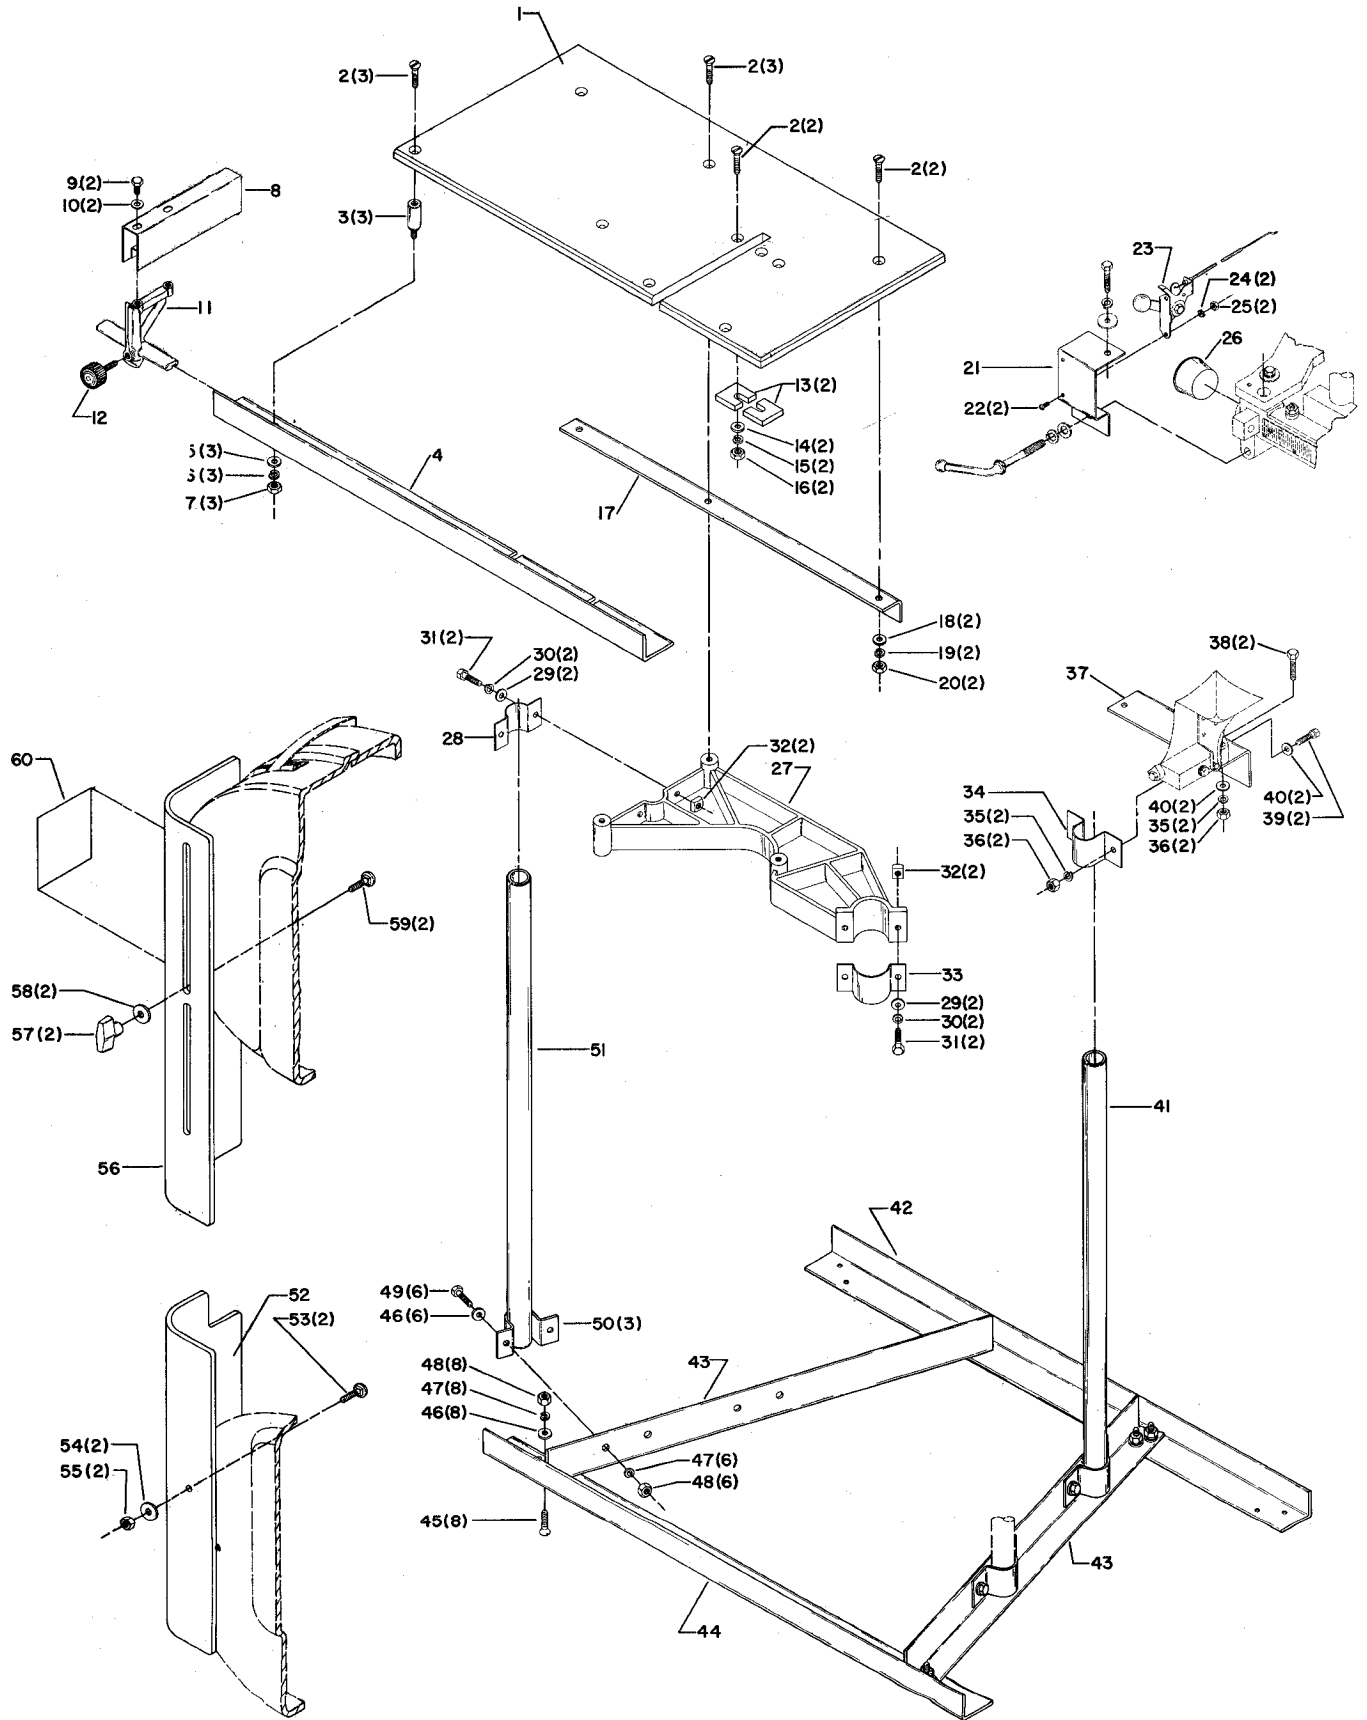

36-366 RESAW KIT FOR "THE LUMBER COMPANY"

LC-1-1
426-11-655-0002
Dated 4-5-85

REPLACEMENT PARTS

REF. NO.	PART NO.	DESCRIPTION
1	426-11-091-0001	Table
2	901-02-030-0431	5/16-18 x 1" Flat Hd Screw
3	426-11-104-0006	Spacer
4	426-11-055-0005	Fence Guide Rail
5	904-01-010-1604	5/16" Washer
6	904-02-010-1703	5/16" Lockwasher
7	902-01-010-1300	5/16-18 Hex Nut
8	426-11-343-0001	Fence Body Assembly
9	901-01-060-0605	5/16-18 x 1/2" Hex Hd Cap Screw
10	904-01-010-1620	11/32" Washer
11	419-96-084-0001	Fence Slide
12	432-02-411-0001	Knob Assembly
13	426-11-055-0004	Blade Guide
14	904-01-010-1604	5/16" Washer
15	904-02-010-1703	5/16" Lockwasher
16	902-01-010-1300	5/16-18 Hex Nut
17	426-11-129-0005	Rear Table Angle
18	904-01-010-1604	5/16" Washer
19	904-02-010-1703	5/16" Lockwasher
20	902-01-010-1300	5/16-18 Hex Nut
21	426-11-014-0009	Throttle Bracket
22	901-02-010-0561	#10-32 x 3/8" Rd Hd Screw
23	925-09-013-1446	Throttle Cable
24	904-03-030-1795	#10 External Tooth Lockwasher
25	902-01-120-1203	#10-32 Hex Nut
26	426-11-074-0001	Hole Plug
27	426-11-089-0006	Table Support
28	426-11-027-0001	Clamp
29	904-01-010-1604	5/16" Washer
30	904-02-010-1703	5/16" Lockwasher
31	901-01-060-0649	5/16-18 x 1" Hex Hd Cap Screw
32	902-02-040-1303	5/16-18 Sq Nut
33	426-11-027-0002	Clamp
34	426-11-027-0006	Clamp
35	904-02-010-1703	5/16" Lockwasher
36	902-01-010-1300	5/16-18 Hex Nut
37	426-11-014-0007	Engine Support Bracket
38	901-01-060-0602	5/16-18 x 1 1/4" Hex Hd Cap Screw
39	901-01-060-0649	5/16-18 x 1" Hex Hd Cap Screw
40	904-01-010-1604	5/16" Washer
41	426-11-066-0002	Engine Support Leg
42	429-11-129-0002	Rear Base Angle
43	426-11-129-0003	Side Base Angle
44	426-11-129-0001	Front Base Angle
45	901-02-030-0431	5/16-18 x 1" Flat Hd Screw
46	904-01-010-1604	5/16" Washer
47	904-02-010-1703	5/16" Lockwasher
48	902-01-010-1300	5/16-18 Hex Nut
49	901-01-060-0649	5/16-18 x 1" Hex Hd Cap Screw
50	426-11-027-0006	Clamp
51	426-11-066-0001	Table Support Leg
52	426-11-054-0003	Bottom Guard
53	901-11-020-0808	5/16-18 x 1" Carriage Bolt
54	904-01-031-7717	Special Washer
55	902-01-010-1300	5/16-18 Hex Nut
56	426-11-054-0002	Top Guard
57	424-12-060-0003	Knob
58	904-01-031-7717	Special Washer
59	901-11-020-0808	5/16-18 x 1" Carriage Bolt
60	426-11-754-0005	Warning Decal