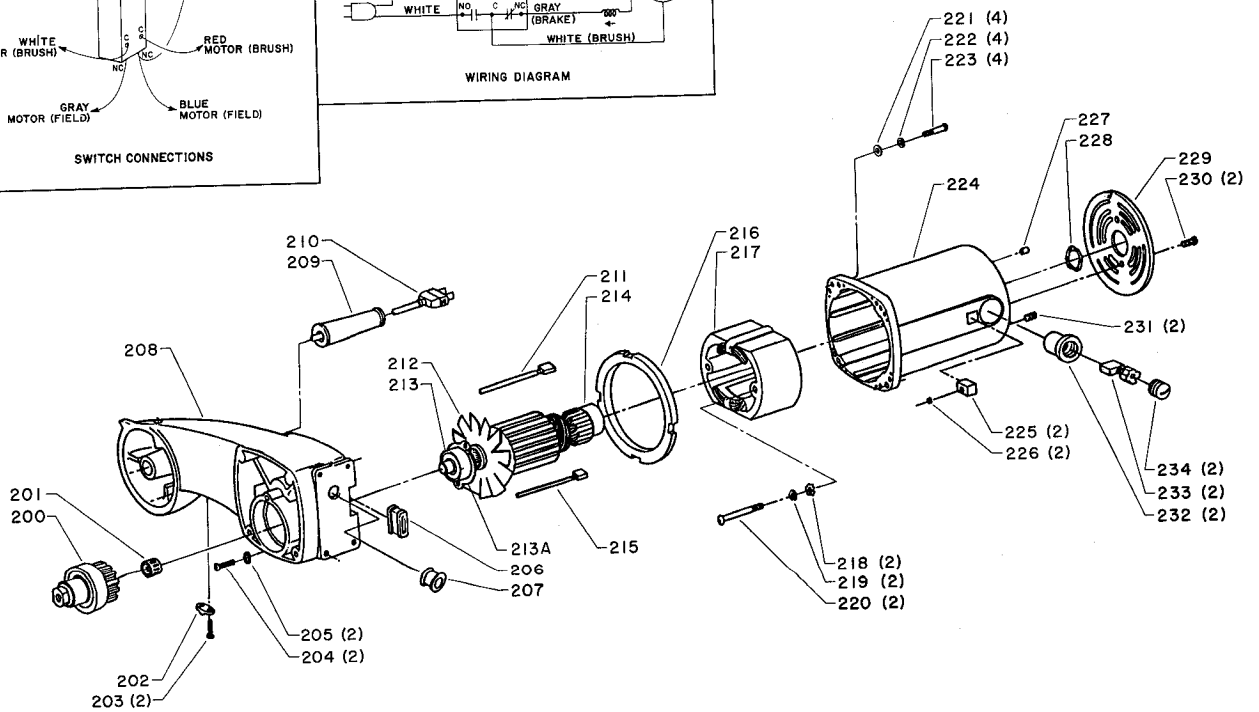

REPLACEMENT PARTS

REF. NO.	PART NUMBER	DESCRIPTION
1	1343979	Handle - Right Hand
2	1243570	(Din 84) M4 x 30mm Slot Cheese Hd Screw
3	1343976	Switch
4	1310547	(Din 7981B) M4 x 12mm Thd Form Screw
5	1343978	Spring
6	1343977	Switch Lock
7	1343975	Handle - Left Hand
9	1243569	(Din 934) M4 Hex Nut
10	1313192	(Din 7513B) M5 x 20mm Thd Form Screw
10A	1343538	(Din 7980) 5mm Lockwasher
10B	1246102	(Din 125) 5mm Flat Washer
11	1343974	Lock Button
12	1344034	Pivot Bolt
13	1243496	(Din 934) M10 Hex Nut
14	1343971	Stop Screw
15	1343970	Bumper
16	1310006	M5 x 20mm Rd Hd Screw
17	1343968	Spring
18	1343967	Pivot Support Joint
19	1340490	(Din 84) M4 x 8mm Slot Cheese Hd Screw
20	1343969	Pointer
21	1313193	M6 Shoulder Screw
22	1313150	Latch
23	904-01-031-7706	3/8" Flat Washer
24	904-02-010-1709	3/8" Lockwasher
25	1343966	Clamp Handle
26	1313165	(Din 985) M16 Lock Nut
27	904-01-031-5651	5/8" Flat Washer
28	1343965	Stop
29	1344036	(Din 913) M6 x 35mm Hex Soc Set Screw
30	1243456	(Din 934) M6 Hex Nut
31	1246052	(Din 912) M10 x 35mm Soc Hd Screw
32	1243360	(Din 7980) 10mm Lockwasher
33	1344035	(Din 433) 10.5mm Flat Washer
34	1246075	(Din 1481) Dia 8 x 24mm Roll Pin
35	1343964	Bevel Scale
36	1310016	Rivet
37	1343962	Pivot Bolt
38	1343963	Pivot Support
39	1246018	(Din 933) M10 x 25mm Hex Hd Screw
40	1344035	(Din 433) 10.5mm Flat Washer
41	1343960	Fence
42	1246043	(Din 913) M5 x 10mm Hex Soc Set Screw
43	1343612	(Din 7982B) M4 x 12mm Flat Hd Screw
44	1343982	Table Insert
45	1343958	Table Disc
46	1343957	Base
47	1310016	Rivet
48	1343956	Miter Scale
49	1340490	(Din 84) M4 x 8mm Cheese Hd Screw
50	904-02-010-1726	3/16" Lockwasher
51	904-01-010-1602	3/16" Flat Washer
52	1343955	Pointer
53	1343954	Spring Index
54	1343953	Clamp Plate
55	1343952	Arm
56	1343951	Handle
57	904-01-010-1604	5/16" Flat Washer
58	904-02-010-1703	5/16" Lockwasher
59	901-01-060-0649	5/16-18 x 1" Hex Hd Screw
70	422-25-101-0002	Wrench
90	1344021	Stop Block Assembly, Incl:
91	901-04-260-1505	1/4-20 x 1/2" Thumb Screw
92	1344022	Extension Assembly (One Side), Incl:
93	1344023	Retainer
94	901-02-010-0503	1/4-20 x 5/8" Rd Hd Screw
95	1344024	Clamp Assembly, Incl:
96	1310162	(Din 85) M5 x 12mm Pan Hd Screw
97	904-01-010-1619	3/16" Flat Washer