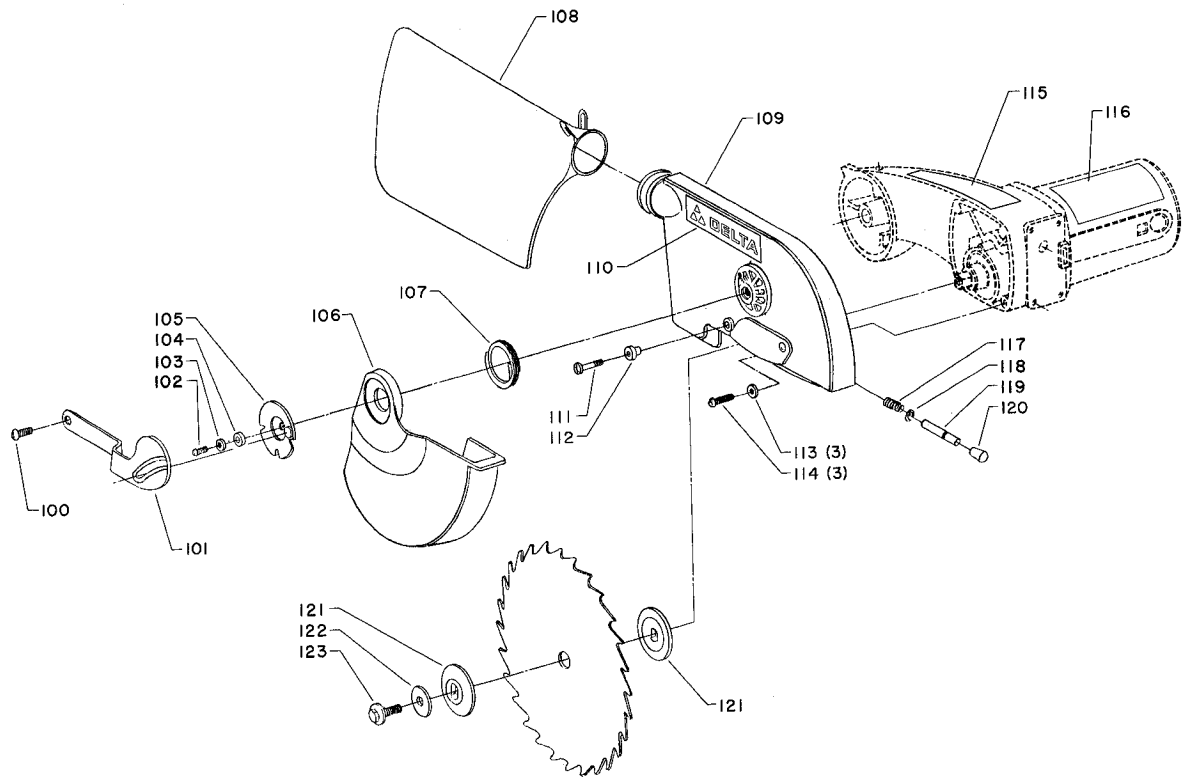

REPLACEMENT PARTS

REF. NO.	PART NUMBER	DESCRIPTION
1	1343979	Handle - Right Hand
2	1243570	(Din 84) M4 x 30mm Slot Cheese Hd Screw
3	1343976	Switch
4	1310547	(Din 7981B) M4 x 12mm Thd Form Screw
5	1343978	Spring
6	1343977	Switch Lock
7	1343975	Handle - Left Hand
9	1243569	(Din 934) M4 Hex Nut
10	1313192	(Din 7513B) M5 x 20mm Thd Form Screw
10A	1343538	(Din 7980) 5mm Lockwasher
10B	1246102	(Din 125) 5mm Flat Washer
11	1343974	Lock Button
12	1344034	Pivot Bolt
13	1243496	(Din 934) M10 Hex Nut
14	1343971	Stop Screw
15	1343970	Bumper
16	1310006	M5 x 20mm Rd Hd Screw
17	1343968	Spring
18	1343967	Pivot Support Joint
19	1340490	(Din 84) M4 x 8mm Slot Cheese Hd Screw
20	1343969	Pointer
21	1313193	M6 Shoulder Screw
22	1313150	Latch
23	904-01-031-7706	3/8" Flat Washer
24	904-02-010-1709	3/8" Lockwasher
25	1343966	Clamp Handle
26	1313165	(Din 985) M16 Lock Nut
27	904-01-031-5651	5/8" Flat Washer
28	1343965	Stop
29	1344036	(Din 913) M6 x 35mm Hex Soc Set Screw
30	1243456	(Din 934) M6 Hex Nut
31	1246052	(Din 912) M10 x 35mm Soc Hd Screw
32	1243360	(Din 7980) 10mm Lockwasher
33	1344035	(Din 433) 10.5mm Flat Washer
34	1246075	(Din 1481) Dia 8 x 24mm Roll Pin
35	1343964	Bevel Scale
36	1310016	Rivet
37	1343962	Pivot Bolt
38	1343963	Pivot Support
39	1246018	(Din 933) M10 x 25mm Hex Hd Screw
40	1344035	(Din 433) 10.5mm Flat Washer
41	1343960	Fence
42	1246043	(Din 913) M5 x 10mm Hex Soc Set Screw
43	1343612	(Din 7982B) M4 x 12mm Flat Hd Screw
44	1343982	Table Insert
45	1343958	Table Disc
46	1343957	Base
47	1310016	Rivet
48	1343956	Miter Scale
49	1340490	(Din 84) M4 x 8mm Cheese Hd Screw
50	904-02-010-1726	3/16" Lockwasher
51	904-01-010-1602	3/16" Flat Washer
52	1343955	Pointer
53	1343954	Spring Index
54	1343953	Clamp Plate
55	1343952	Arm
56	1343951	Handle
57	904-01-010-1604	5/16" Flat Washer
58	904-02-010-1703	5/16" Lockwasher
59	901-01-060-0649	5/16-18 x 1" Hex Hd Screw
70	422-25-101-0002	Wrench
90	1344021	Stop Block Assembly, Incl:
91	901-04-260-1505	1/4-20 x 1/2" Thumb Screw
92	1344022	Extension Assembly (One Side), Incl:
93	1344023	Retainer
94	901-02-010-0503	1/4-20 x 5/8" Rd Hd Screw
95	1344024	Clamp Assembly, Incl:
96	1310162	(Din 85) M5 x 12mm Pan Hd Screw
97	904-01-010-1619	3/16" Flat Washer