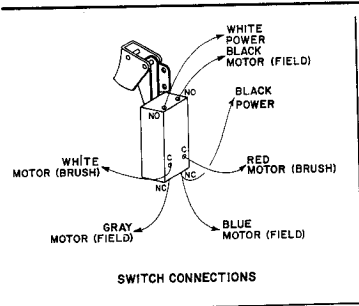

REPLACEMENT PARTS

REF. NO.	PART NUMBER	DESCRIPTION
1	1343979	Handle - Right Hand
2	1243570	(Din 84) M4 x 30mm Slot Cheese Hd Screw
3	1343976	Switch
4	1310547	(Din 7981B) M4 x 12mm Thd Form Screw
5	1343978	Spring
6	1343977	Switch Lock
7	1343975	Handle - Left Hand
9	1243569	(Din 934) M4 Hex Nut
10	1313192	(Din 7513B) M5 x 20mm Thd Form Screw
10A	1343538	(Din 7980) 5mm Lockwasher
10B	1246102	(Din 125) 5mm Flat Washer
11	1343974	Lock Button
12	1344034	Pivot Bolt
13	1243496	(Din 934) M10 Hex Nut
14	1343971	Stop Screw
15	1343970	Bumper
16	1310006	M5 x 20mm Rd Hd Screw
17	1343968	Spring
18	1343967	Pivot Support Joint
19	1340490	(Din 84) M4 x 8mm Slot Cheese Hd Screw
20	1343969	Pointer
21	1313193	M6 Shoulder Screw
22	1313150	Latch
23	904-01-031-7706	3/8" Flat Washer
24	904-02-010-1709	3/8" Lockwasher
25	1343966	Clamp Handle
26	1313165	(Din 985) M16 Lock Nut
27	904-01-031-5651	5/8" Flat Washer
28	1343965	Stop
29	1344036	(Din 913) M6 x 35mm Hex Soc Set Screw
30	1243456	(Din 934) M6 Hex Nut
31	1246052	(Din 912) M10 x 35mm Soc Hd Screw
32	1243360	(Din 7980) 10mm Lockwasher
33	1344035	(Din 433) 10.5mm Flat Washer
34	1246075	(Din 1481) Dia 8 x 24mm Roll Pin
35	1343964	Bevel Scale
36	1310016	Rivet
37	1343962	Pivot Bolt
38	1343963	Pivot Support
39	1246018	(Din 933) M10 x 25mm Hex Hd Screw
40	1344035	(Din 433) 10.5mm Flat Washer
41	1343960	Fence
42	1246043	(Din 913) M5 x 10mm Hex Soc Set Screw
43	1343612	(Din 7982B) M4 x 12mm Flat Hd Screw
44	1343982	Table Insert
45	1343958	Table Disc
46	1343957	Base
47	1310016	Rivet
48	1343956	Miter Scale
49	1340490	(Din 84) M4 x 8mm Cheese Hd Screw
50	904-02-010-1726	3/16" Lockwasher
51	904-01-010-1602	3/16" Flat Washer
52	1343955	Pointer
53	1343954	Spring Index
54	1343953	Clamp Plate
55	1343952	Arm
56	1343951	Handle
57	904-01-010-1604	5/16" Flat Washer
58	904-02-010-1703	5/16" Lockwasher
59	901-01-060-0649	5/16-18 x 1" Hex Hd Screw
70	422-25-101-0002	Wrench
90	1344021	Stop Block Assembly, Incl:
91	901-04-260-1505	1/4-20 x 1/2" Thumb Screw
92	1344022	Extension Assembly (One Side), Incl:
93	1344023	Retainer
94	901-02-010-0503	1/4-20 x 5/8" Rd Hd Screw
95	1344024	Clamp Assembly, Incl:
96	1310162	(Din 85) M5 x 12mm Pan Hd Screw
97	904-01-010-1619	3/16" Flat Washer