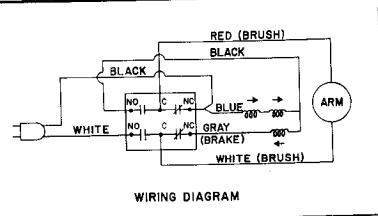

REPLACEMENT PARTS

REF. NO.	PART NUMBER	DESCRIPTION
1	1343979	Handle - Right Hand
2	1243570	(Din 84) M4 x 30mm Slot Cheese Hd Screw
3	1343976	Switch
4	1310547	(Din 7981B) M4 x 12mm Thd Form Screw
5	1343978	Spring
6	1343977	Switch Lock
7	1343975	Handle - Left Hand
9	1243569	(Din 934) M4 Hex Nut
10	1313192	(Din 7513B) M5 x 20mm Thd Form Screw
10A	1343538	(Din 7980) 5mm Lockwasher
10B	1246102	(Din 125) 5mm Flat Washer
11	1343974	Lock Button
12	1344034	Pivot Bolt
13	1243496	(Din 934) M10 Hex Nut
14	1343971	Stop Screw
15	1343970	Bumper
16	1310006	M5 x 20mm Rd Hd Screw
17	1343968	Spring
18	1343967	Pivot Support Joint
19	1340490	(Din 84) M4 x 8mm Slot Cheese Hd Screw
20	1343969	Pointer
21	1313193	M6 Shoulder Screw
22	1313150	Latch
23	904-01-031-7706	3/8" Flat Washer
24	904-02-010-1709	3/8" Lockwasher
25	1343966	Clamp Handle
26	1313165	(Din 985) M16 Lock Nut
27	904-01-031-5651	5/8" Flat Washer
28	1343965	Stop
29	1344036	(Din 913) M6 x 35mm Hex Soc Set Screw
30	1243456	(Din 934) M6 Hex Nut
31	1246052	(Din 912) M10 x 35mm Soc Hd Screw
32	1243360	(Din 7980) 10mm Lockwasher
33	1344035	(Din 433) 10.5mm Flat Washer
34	1246075	(Din 1481) Dia 8 x 24mm Roll Pin
35	1343964	Bevel Scale
36	1310016	Rivet
37	1343962	Pivot Bolt
38	1343963	Pivot Support
39	1246018	(Din 933) M10 x 25mm Hex Hd Screw
40	1344035	(Din 433) 10.5mm Flat Washer
41	1343960	Fence
42	1246043	(Din 913) M5 x 10mm Hex Soc Set Screw
43	1343612	(Din 7982B) M4 x 12mm Flat Hd Screw
44	1343982	Table Insert
45	1343958	Table Disc
46	1343957	Base
47	1310016	Rivet
48	1343956	Miter Scale
49	1340490	(Din 84) M4 x 8mm Cheese Hd Screw
50	904-02-010-1726	3/16" Lockwasher
51	904-01-010-1602	3/16" Flat Washer
52	1343955	Pointer
53	1343954	Spring Index
54	1343953	Clamp Plate
55	1343952	Arm
56	1343951	Handle
57	904-01-010-1604	5/16" Flat Washer
58	904-02-010-1703	5/16" Lockwasher
59	901-01-060-0649	5/16-18 x 1" Hex Hd Screw
70	422-25-101-0002	Wrench
90	1344021	Stop Block Assembly, Incl:
91	901-04-260-1505	1/4-20 x 1/2" Thumb Screw
92	1344022	Extension Assembly (One Side), Incl:
93	1344023	Retainer
94	901-02-010-0503	1/4-20 x 5/8" Rd Hd Screw
95	1344024	Clamp Assembly, Incl:
96	1310162	(Din 85) M5 x 12mm Pan Hd Screw
97	904-01-010-1619	3/16" Flat Washer