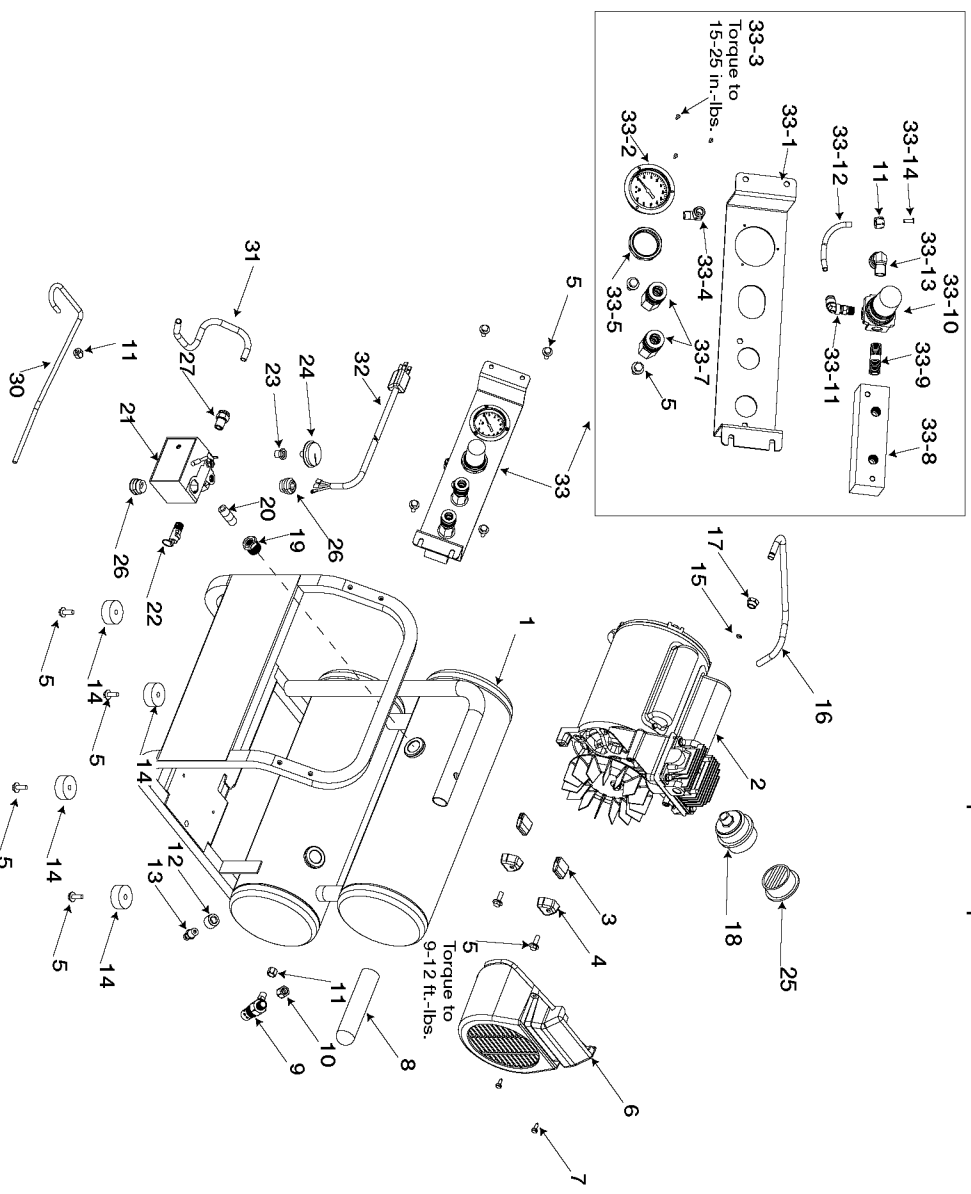

PORTER-CABLE®

Side Stack Compressor

CPF23400S

WARNING: Electrical repairs should only be attempted by trained repairmen. Contact the nearest Porter-Cable Service Center or other competent repair center.

Parts List for CPF23400S Type 0

Item Number	Part Number	Description	Qty Required
1	000000-00	No Longer Available	1
2	000000-00	No Longer Available	1
3	ACG-19	ISOLATOR 3 POINT MOU	1
4	ACG-18	CUP SADDLE MOUNT	1
5	91895680	SCREW .250-20X.750 H	10
6	D20653	SHROUD MINI P-C GRAY	1
7	ACG-408	ASSY FASTENER	1
8	AC-0261	GRIP HANDLE 1.00 TUB	1
9	A19712	VALVE CHECK 1/2NPT X	1
10	SSP-7813	ASSY NUT SLEEVE 3/8	1
11	SSP-7811	ASSY NUT SLEEVE 1/4	1
12	SSP-512	BUSHING FACE 1/2 X 1	1
13	A17038	DRAIN VALVE	1
14	D24721	KIT ISOLATOR W/SCREW	1
15	SSG-3105	ORING 306/296ID 073/	1
16	D20694	TUBE OUTLET CPF23400	1
17	SSP-7821-1	NUT .563-18 UNF HEX	1
18	AC-0253	FILTER INLET SOLBERG	1
19	SSP-517	BUSHING HEX REDUCER	1
20	D23699	NIPPLE .25NPT X 2.0	1
21	Z-AC-0809	SWITCH PRES 4PORT 11	1
22	TIA-4150	VALVE SAFETY 150 .25	1
23	SSP-6021	BUSHING REDUCER 1/8-	1
24	Z-D23004	GAUGE 1.5OD 200PSI .	1
25	AC-0281	FILTER REPLACEMENT	1
26	438010040063	HEYCO BUSHINGS	1
26	SSW-7367	BUSHING STRAIN RELIE	1

COPYRIGHT© 2005. All Rights Reserved.

Parts list, pricing, and availability subject to change. Please visit www.dewaltservicenet.com for current parts information.