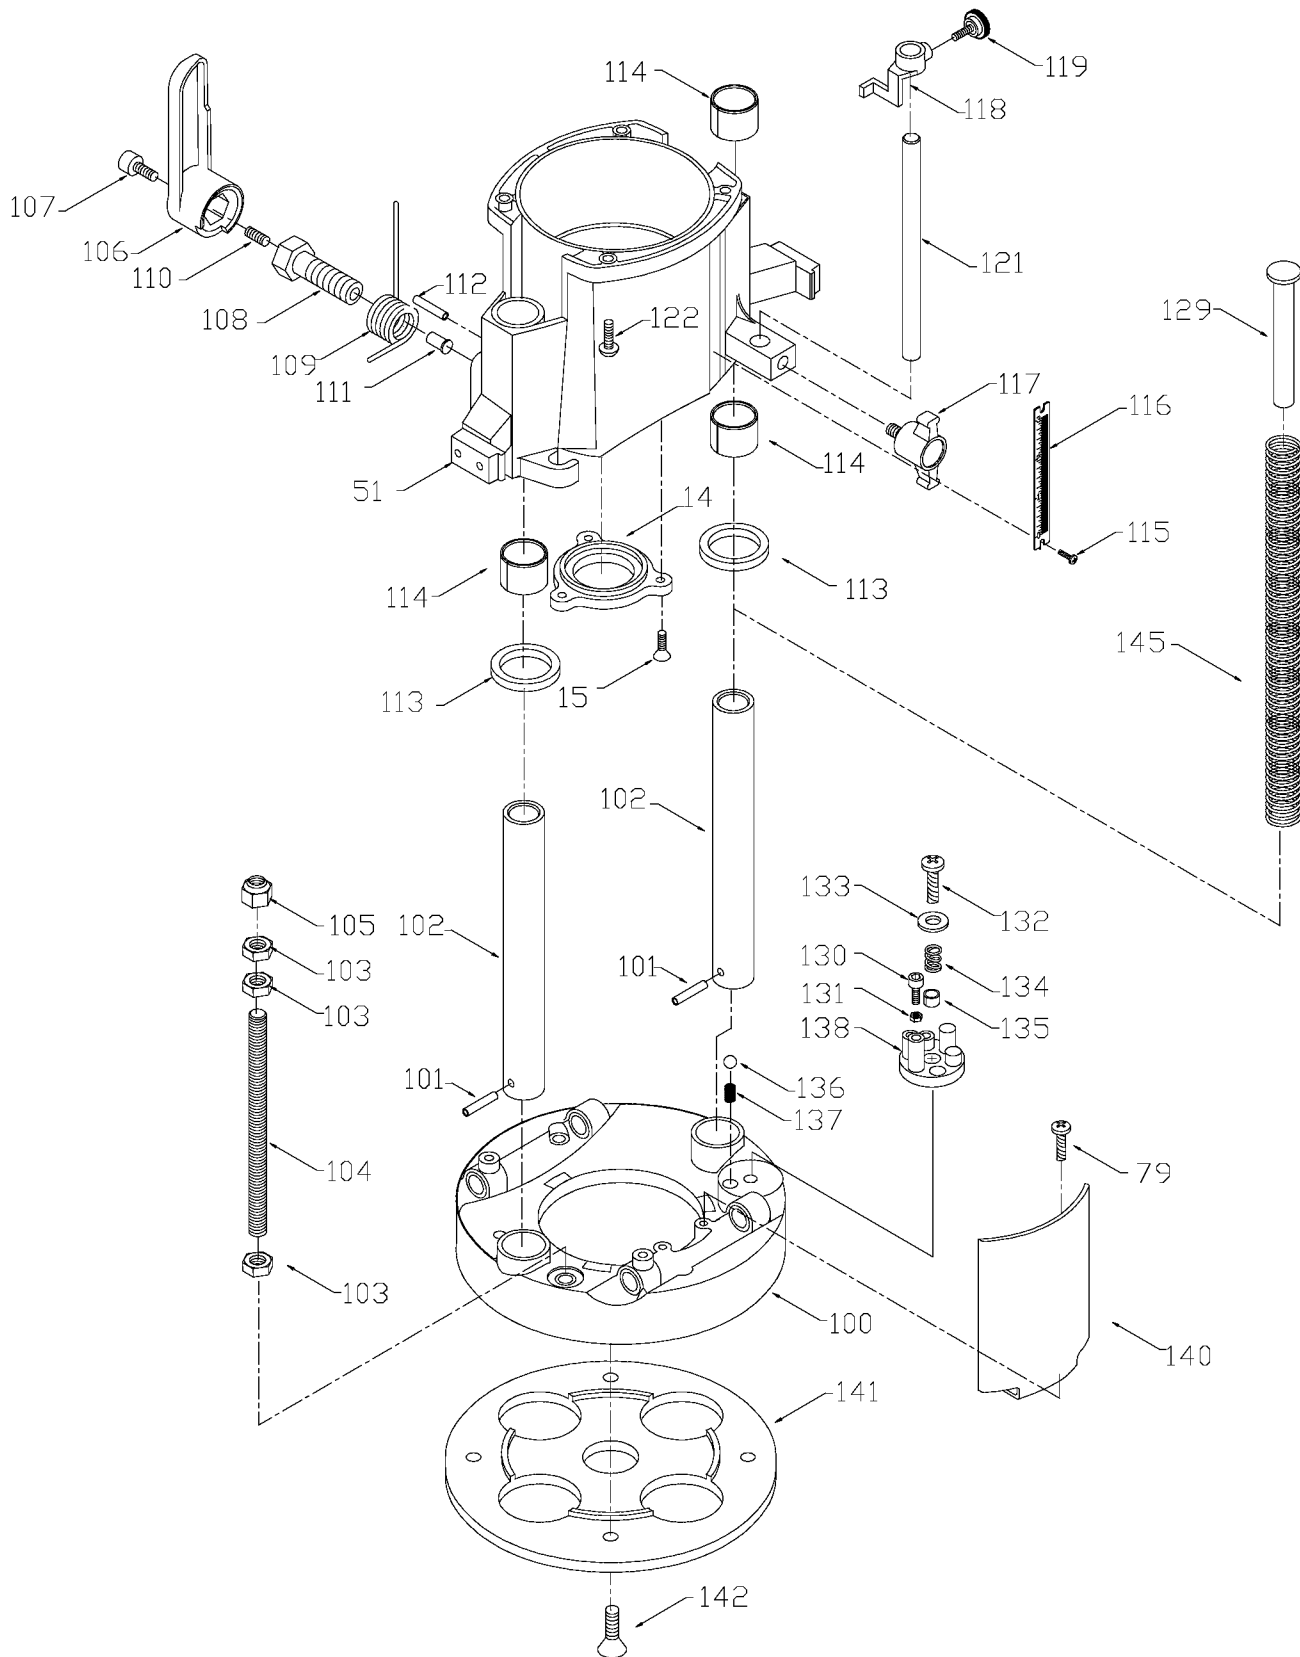

PORTER-CABLE

PLUNGE ROUTER

WARNING: Electrical repairs should only be attempted by trained repairmen. Contact the nearest Porter-Cable Service Center or other competent repair center.

7539

Parts List for 7539 Type 1

Item Number	Part Number	Description	Qty Required
1	874586	ARMATURE-220	1
1	873638	ARMATURE	1
1	875931	FAN	1
2	874587	FIELD-220	1
2	873637	FIELD	1
3	698873	BRUSH	2
3	698844	BRUSH HOLDER	2
4	876774	SWITCH	1
5	875691	CORDSET	1
5	879758	CORD-EURO	1
6	698874	BRUSH INSULATOR	1
7	698872	SPRING	1
9	877288	INSULATOR	1
9	881098	SPEED CONTROL (220)	1
9	875087	SPEED CONTROL	1
10	852310	SCREW	10
11	330003-75	BEARING, BALL	1
11	146555-01	BEARING, BALL	1
12	874160	CONTROL LEVER	1
14	698811	BRG RETAINER	1
15	849819	SCREW	10
51	698884	MOTOR FRAME	1
52	A22557	HOUSING	1
52	884854	MOTOR HSG/BEARING	1
52	A15259	COVER	1
56	698856	HANDLE MOUNT	1
57	698847	HANDLE SET-LH	1

COPYRIGHT© 2005. All Rights Reserved.

Parts list, pricing, and availability subject to change. Please visit www.dewaltservicenet.com for current parts information.