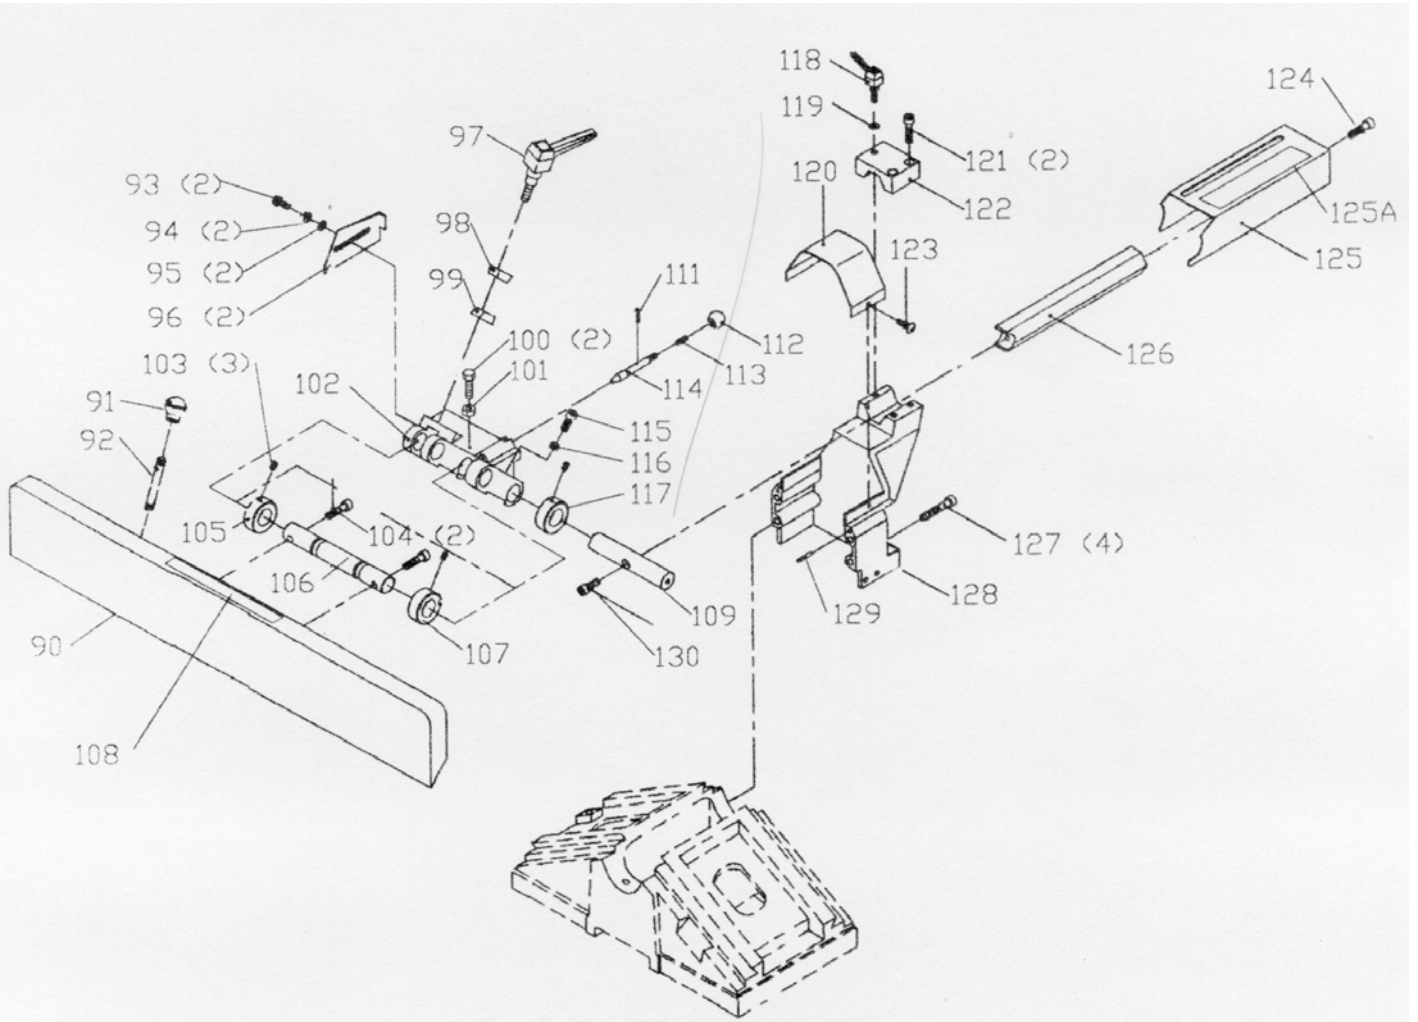

REPLACEMENT PARTS

<u>Ref.</u>	<u>Part No.</u>	<u>Description</u>
*	1340197	FENCE ASSY, CONST OF:
90	905660	FENCE
91	1340149	KNOB
92	1340150	STUD
93	1340151	SPECIAL SCREW
94	1340622	M6.4 FLAT WASHER
95	1313194	M8.4 WAVE WASHER
96	905701	LEAF GUARD
97	1340153	LOCK LEVER
98	1340154	BLOCK
99	1340155	BLOCK
100	1246175	M6 X 30MM HEX HD SCREW
101	1243456	M6 HEX NUT
102	905702	SUPPORT
103	1330200	M8 X 12MM HEX SOC SET SCREW
104	1243530	M8 X 30MM HEX SOC HD SCREW
105	1340157	COLLAR
106	905728	SHAFT
107	1340159	INDEX COLLAR
108	905729	CAUTION LABEL
109	1340161	SHAFT
111	1246184	M3 X 20MM SPRING PIN
112	1340162	BALL KNOB
113	1340163	SPRING
114	1340164	INDEX PIN
115	1246055	M6 X 50MM HEX SOC HD SCREW
116	1345980	M6 HEX LOW NUT
117	1340165	INDEX COLLAR
118	1340166	LOCK LEVER
119	1340637	M8.4 FLAT WASHER
120	905736	COVER
121	1243554	M8 X 35MM HEX SOC HD SCREW
122	905737	CAP
123	1246045	M6 X 10MM CHEESE HD SCREW
124	1342125	M8 X 12MM HEX SOC HD SCREW
125	910254	GUARD, INCL:
125A	1348226	WARNING LABEL
126	905770	BAR
127	1340194	M8 X 55MM HEX SOC HD SCREW
128	905769	SUPPORT
129	1347065	M4 X 16MM SPRING PIN
130	1243530	M8 X 30MM HEX SOC HD SCREW
*	NOT SHOWN ASSEMBLED