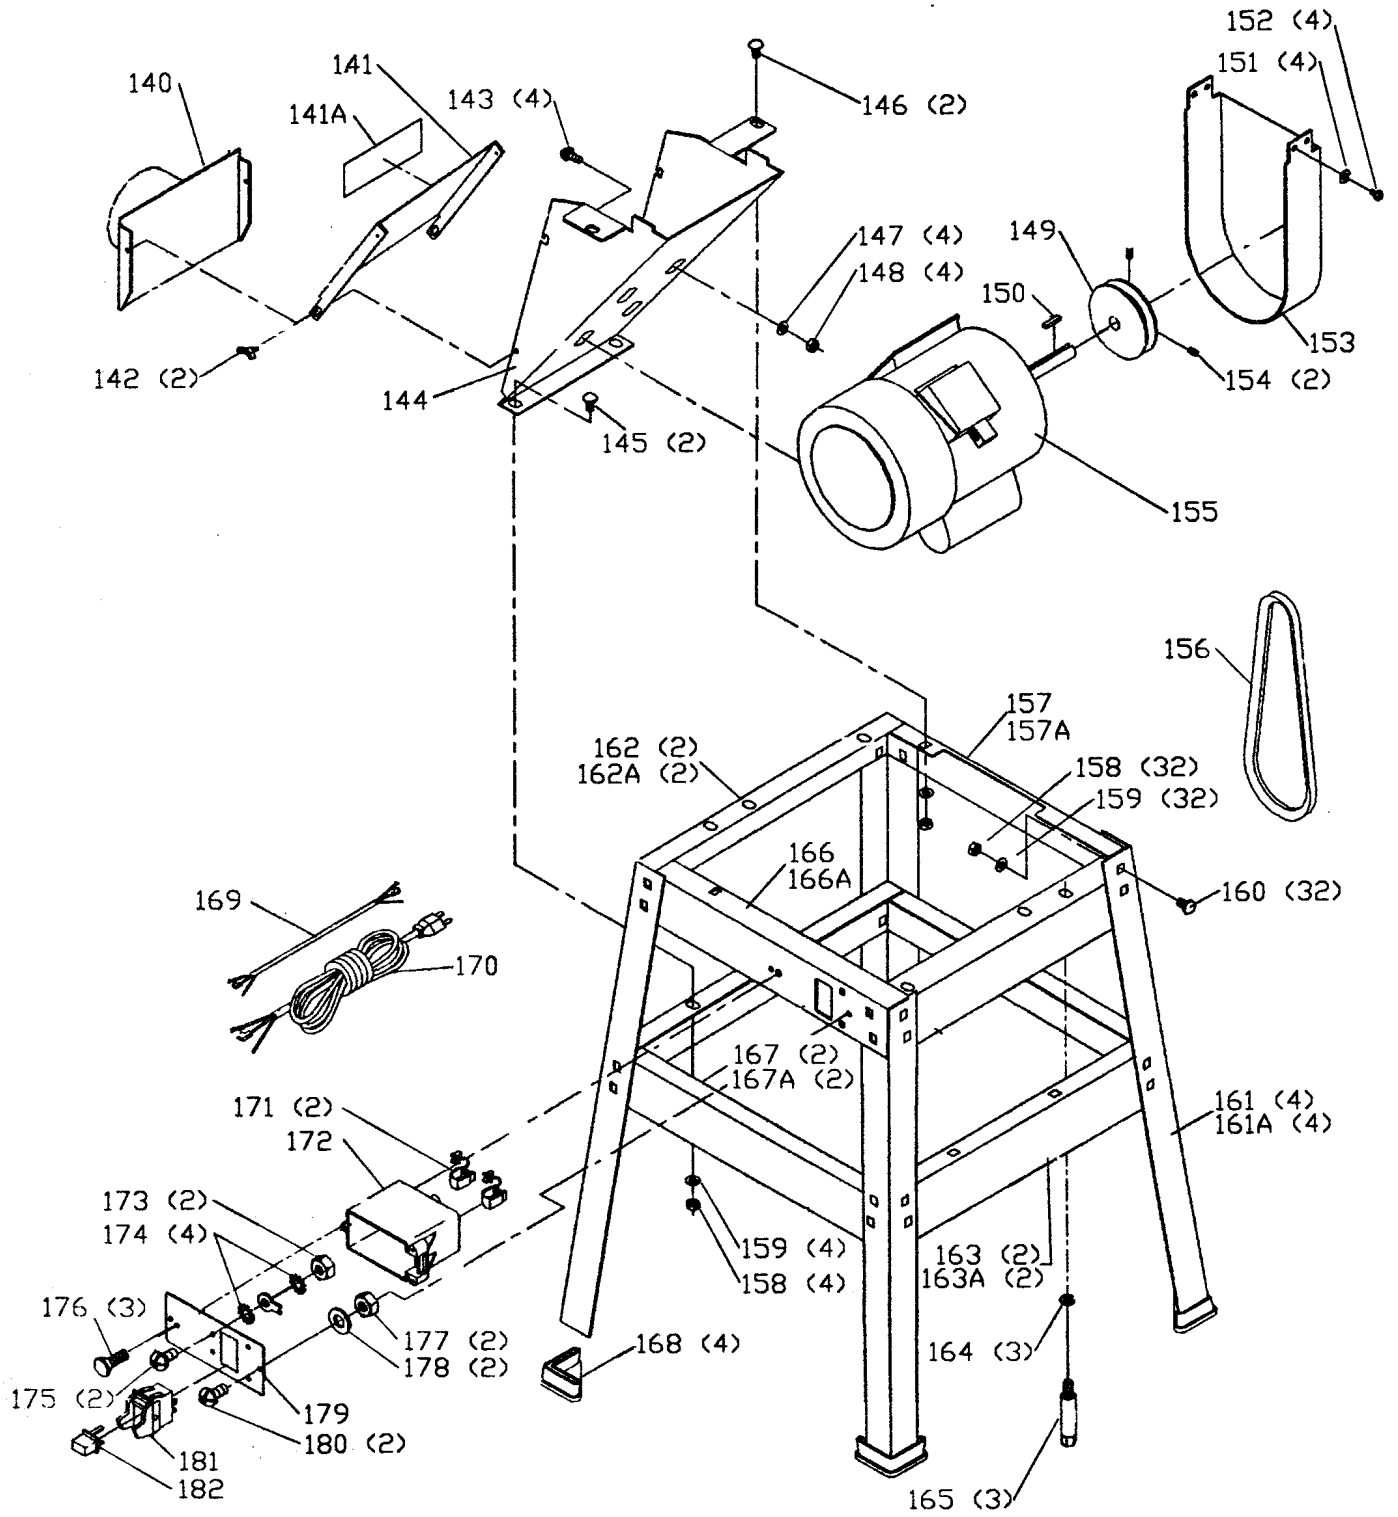

REPLACEMENT PARTS

<u>Ref.</u>	<u>No.</u>	<u>Part No.</u>	<u>Description</u>
	140	905659	DUST OUTLET
	141	905780	COVER, INCL:
	141A	1349890	WARNING LABEL
	142	1347072	WING SCREW
	143	901-11-020-0830	5/16-18 X 1 1/4" CARRIAGE HD SCREW
	144	905778	DUST CHUTE
	145	901-11-020-0834	5/16-18 X 3/4" CARRIAGE HD SCREW
	146	901-11-020-0834	5/16-18 X 3/4" CARRIAGE HD SCREW
	147	904-01-033-1451	FLAT WASHER
	148	902-01-010-1300	5/16-18 HEX NUT
	149	1340176	MOTOR PULLEY
	150	1342579	25MM KEY
	151	1243520	M6.1 LOCK WASHER
	152	1246045	M6 X 10MM CHEESE HD SCREW
	153	905777	BELT COVER
	154	1310055	M6 X 6MM HEX SOC SET SCREW
	155	1348664	MOTOR
	156	1340179	V-BELT
	157	905781	BRACE
	158	902-01-010-1300	5/16-18 HEX NUT
	159	904-01-033-1451	FLAT WASHER
	160	901-11-020-0834	5/16-18 X 3/4" CARRIAGE HD SCREW
	161	905782	LEG
	162	905835	BRACE
	163	905815	BRACE
	164	1243360	M10.2 LOCK WASHER
	165	1340184	SPECIAL STUD
	166	905839	BRACE
	167	905840	BRACE
	168	1340187	PLASTIC FOOT
	169	1340188	MOTOR CORD
	170	1340189	POWER CORD
	171	1340190	CLAMP
	172	1340191	BOX
	173	1243569	M4 HEX NUT
	174	1320101	M5.3 EXT TOOTH WASHER
	175	1347527	M4 X 10MM PAN HD SCREW
	176	1349832	M4 X 12MM BUTTON HD SCREW
	177	1243569	M4 HEX NUT
	178	1246102	M5.3 FLAT WASHER
	179	905812	COVER
	180	1347527	M4 X 10MM PAN HD SCREW
	181	1343759	SWITCH, INCL:
	182	1343758	KEY

STANDARD SAFETY EQUIPMENT

In order to promote tool safety, Delta Machinery strictly enforces the policy of repairing or replacing any damaged or missing standard safety equipment on machines presented to Delta Authorized Service Centers for service/repairs. Any product that is presented to a Delta Authorized Service Centers for repairs which contains missing or damaged standard safety equipment will have that equipment repaired or replaced and the customer will be charged for any such service/repairs. Customers can avoid such charges only if the missing safety component is supplied to the service center at the time of repair.

This parts list is provided to aid in obtaining service parts. Copies of the instruction and maintenance literature can be obtained through the Delta Technical Publications Department or through your service outlet.