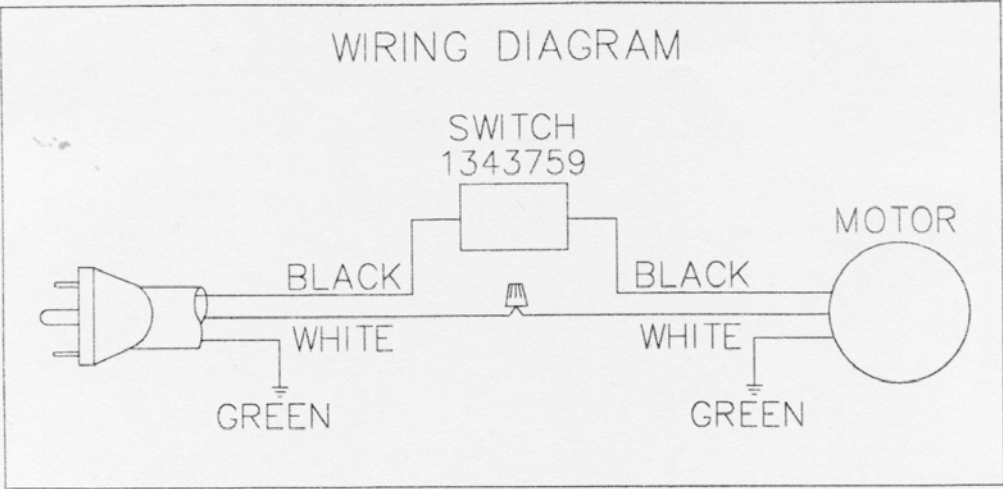

REPLACEMENT PARTS

<u>Ref.</u>	<u>Part No.</u>	<u>Description</u>
*	1340197	FENCE ASSY, CONST OF:
90	905660	FENCE
91	1340149	KNOB
92	1340150	STUD
93	1340151	SPECIAL SCREW
94	1340622	M6.4 FLAT WASHER
95	1313194	M8.4 WAVE WASHER
96	905701	LEAF GUARD
97	1340153	LOCK LEVER
98	1340154	BLOCK
99	1340155	BLOCK
100	1246175	M6 X 30MM HEX HD SCREW
101	1243456	M6 HEX NUT
102	905702	SUPPORT
103	1330200	M8 X 12MM HEX SOC SET SCREW
104	1243530	M8 X 30MM HEX SOC HD SCREW
105	1340157	COLLAR
106	905728	SHAFT
107	1340159	INDEX COLLAR
108	905729	CAUTION LABEL
109	1340161	SHAFT
111	1246184	M3 X 20MM SPRING PIN
112	1340162	BALL KNOB
113	1340163	SPRING
114	1340164	INDEX PIN
115	1246055	M6 X 50MM HEX SOC HD SCREW
116	1345980	M6 HEX LOW NUT
117	1340165	INDEX COLLAR
118	1340166	LOCK LEVER
119	1340637	M8.4 FLAT WASHER
120	905736	COVER
121	1243554	M8 X 35MM HEX SOC HD SCREW
122	905737	CAP
123	1246045	M6 X 10MM CHEESE HD SCREW
124	1342125	M8 X 12MM HEX SOC HD SCREW
125	910254	GUARD, INCL:
125A	1348226	WARNING LABEL
126	905770	BAR
127	1340194	M8 X 55MM HEX SOC HD SCREW
128	905769	SUPPORT
129	1347065	M4 X 16MM SPRING PIN
130	1243530	M8 X 30MM HEX SOC HD SCREW
*	NOT SHOWN ASSEMBLED