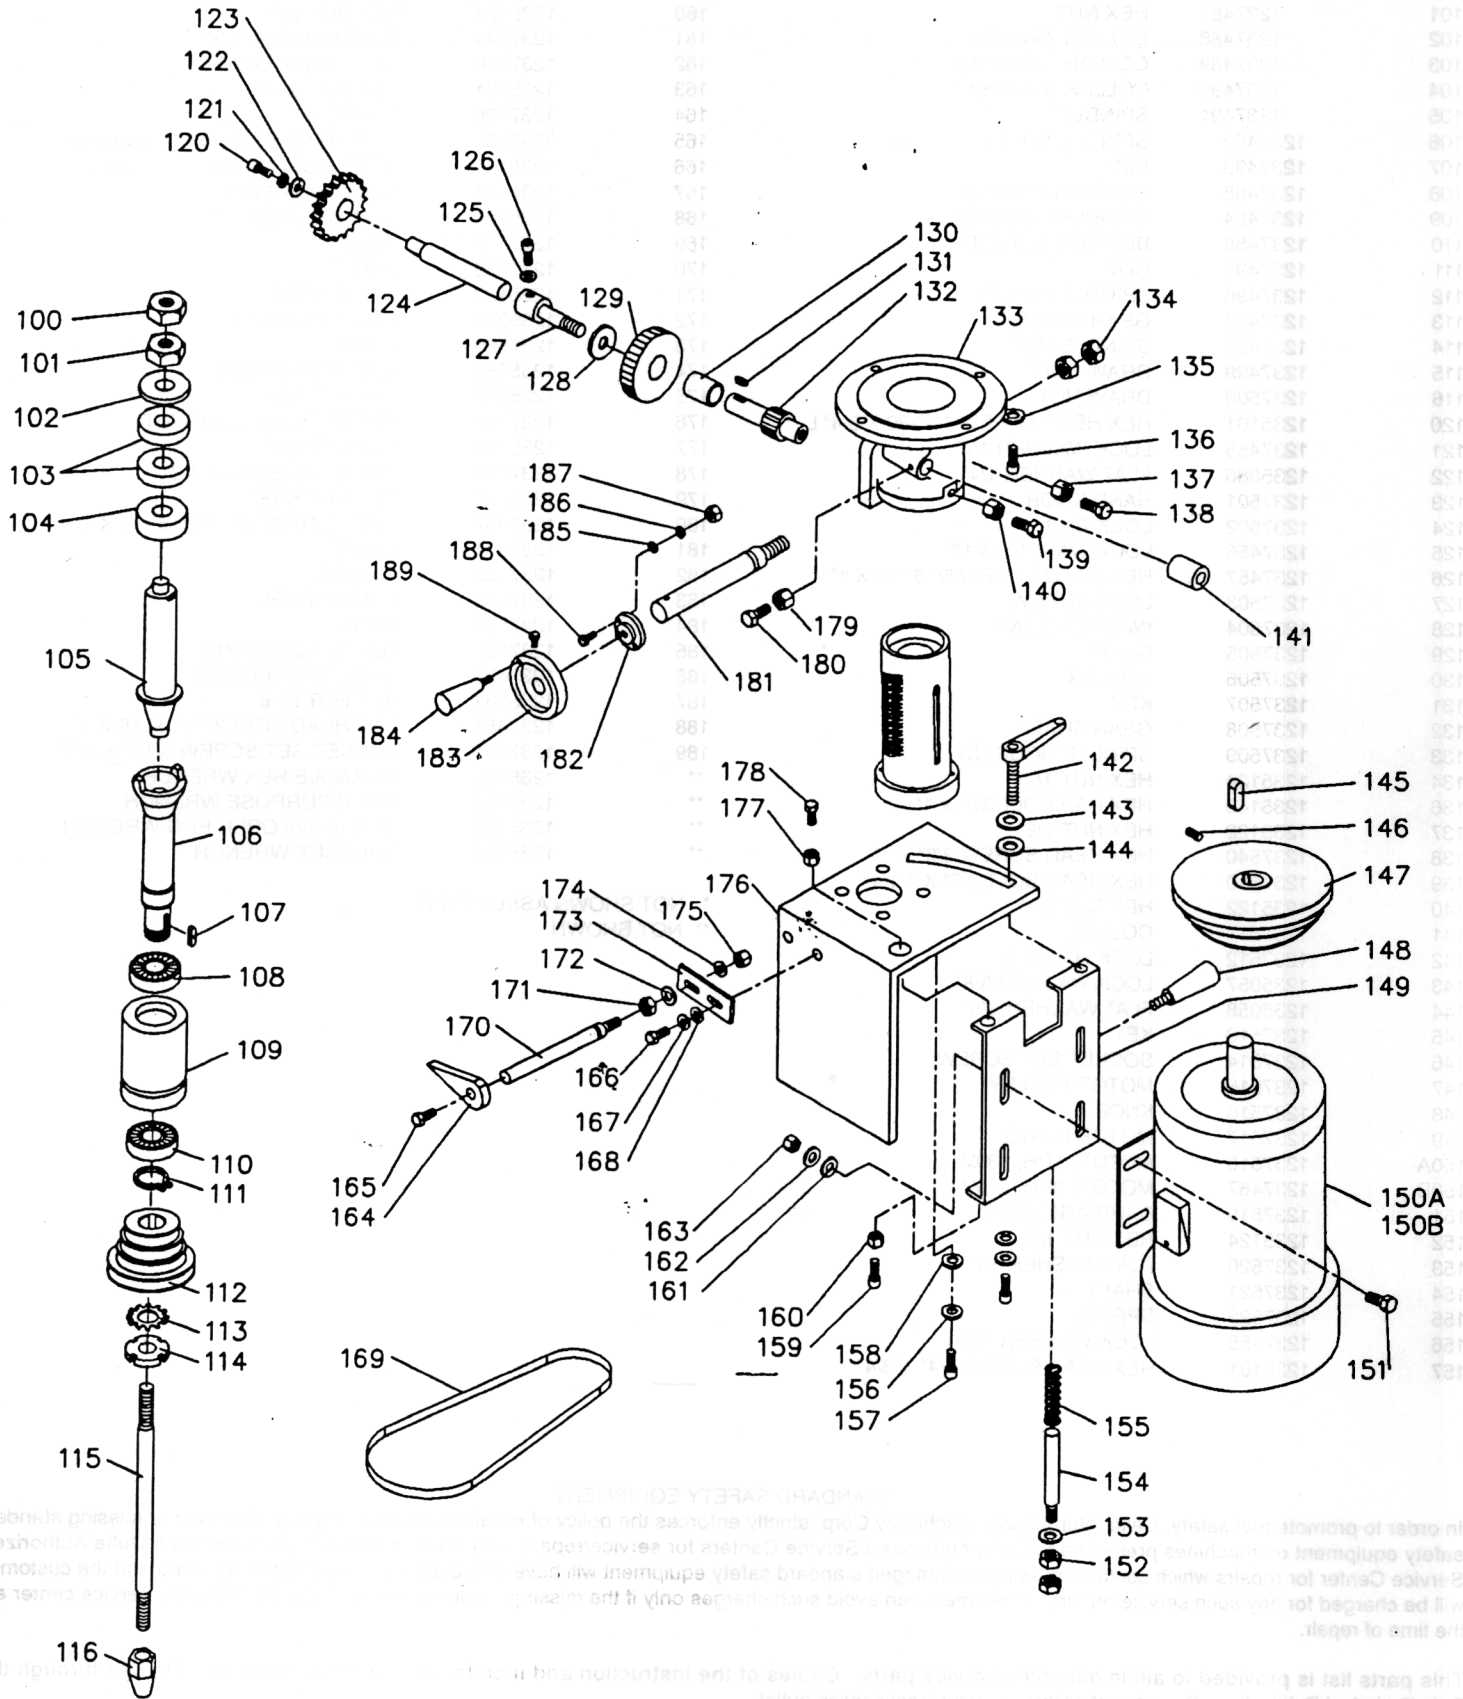

REPLACEMENT PARTS

REF NO.	PART NO.	DESCRIPTION	REF NO.	PART NO.	DESCRIPTION
*	43-297	SPINDLE ASSY, <i>CONST OF:</i>	158	1235086	FLAT WASHER 1/4"
100	1237486	HEX NUT	159	1237523	HEX HEAD SCREW 1/2"
101	1237487	HEX NUT	160	1235124	HEX NUT 1/2"
102	1237488	COLLAR (<i>SMALL</i>)	161	1237524	FLAT WASHER 5/16"
103	1237489	COLLAR (<i>MEDIUM</i>)	162	1237456	LOCK WASHER 5/16"
104	1237490	COLLAR (<i>LARGE</i>)	163	1235081	HEX NUT 5/16"
105	1237491	SPINDLE	164	1237525	POINTER
106	1237492	SPINDLE SHAFT	165	1237526	FLAT HEAD SCREW 5 mm x 8 mm
107	1237493	KEY	166	1235101	HEX HEAD SCREW 1/4" X 3/4"
108	1237458	BEARING 6205LLB	167	1237455	LOCK WASHER 1/4"
109	1237494	SPINDLE HOUSING	168	1235086	FLAT WASHER 1/4"
110	1237458	BEARING 6205LLB	169	1237527	V-BELT
111	1237495	CLIP	170	1237528	SHAFT
112	1237496	SPINDLE PULLEY	171	1235122	HEX NUT 3/8"
113	1237497	GEAR WASHER	172	1235058	FLAT WASHER 3/8"
114	1237498	SPINDLE NUT	173	1237529	PLATE
115	1237499	DRAW BOLT	174	1235058	FLAT WASHER 3/8"
116	1237500	DRAW NUT	175	1235122	HEX NUT 3/8"
120	1235101	HEX HEAD SCREW 1/4"-20 X 3/4" L	176	1237530	MOTOR PLATE BRACKET
121	1237455	LOCK WASHER 1/4"	177	1235124	HEX NUT 1/2"
122	1235086	FLAT WASHER 1/4"	178	1237539	HEX HEAD SCREW 1/2"
123	1237501	HAND KNOB	179	1235081	HEX NUT 5/16"
124	1237502	LOCK BAR	180	1237457	HEX HEAD SCREW 5/16"-18 X 1"
125	1237456	LOCK WASHER 5/16"	181	1237531	SHAFT
126	1237457	HEX HEAD SCREW 5/16"-18 X 1"	182	1237532	FLANGE
127	1237503	LOCK SCREW	183	1237533	HAND WHEEL
128	1237504	WASHER GEAR	184	1237534	KNOB
129	1237505	GEAR	185	1237535	FLAT WASHER 5/16"
130	1237506	COLLAR	186	1237456	LOCK WASHER 5/16"
131	1237507	KEY	187	1235081	HEX NUT 5/16"
132	1237508	GEAR SHAFT	188	1237457	HEX HEAD SCREW 5/16"-18 X 1"
133	1237509	SPINDLE HOUSING	189	1237536	SOCKET SET SCREW 5/16" X 3/8"
134	1235124	HEX NUT 1/2"	**	1235150	T-HANDLE HEX WRENCH
136	1235143	HEX CAP BOLT 3/8" X 1"	**	1235151	MULTI PURPOSE WRENCH
137	1235122	HEX NUT 3/8"	**	1235152	10 X 14 mm OPEN END WRENCH
138	1237540	HEX HEAD SCREW 3/8" X 1"	**	1235153	3 mm HEX WRENCH
139	1237510	HEX HEAD BOLT 3/8" X 1 1/4"			
140	1235122	HEX NUT 3/8"			
141	1237511	COLLAR			
142	1237512	LOCK HANDLE			
143	1235057	LOCK WASHER 3/8"			
144	1235058	FLAT WASHER 3/8"			
145	1237513	KEY			
146	1237514	SOCKET SET SCREW			
147	1237515	MOTOR PULLEY			
148	1237516	KNOB			
149	1237517	MOTOR PLATE			
150A	1237518	MOTOR, 1PH, 230V			
150B	1237467	MOTOR, 3PH, 575V			
151	1237519	CARRIAGE BOLT			
152	1235124	HEX NUT 1/2"			
153	1237520	FLAT WASHER 1/2"			
154	1237521	SHAFT			
155	1237522	SPRING			
156	1237455	LOCK WASHER 1/4"			
157	1235101	HEX HEAD SCREW 1/4" X 3/4"			

* NOT SHOWN ASSEMBLED

** NOT SHOWN

STANDARD SAFETY EQUIPMENT

In order to promote tool safety, Delta International Machinery Corp. strictly enforces the policy of repairing or replacing any damaged or missing standard safety equipment on machines presented to Delta Authorized Service Centers for service/repair. Any product which is presented to a Delta Authorized Service Center for repairs which contains missing or damaged standard safety equipment will have that equipment repaired or replaced and the customer will be charged for any such service/repairs. Customers can avoid such charges only if the missing safety component is supplied to the service center at the time of repair.

This parts list is provided to aid in obtaining service parts. Copies of the instruction and maintenance literature can be obtained through the Delta Technical Publications Department or through your local service outlet.