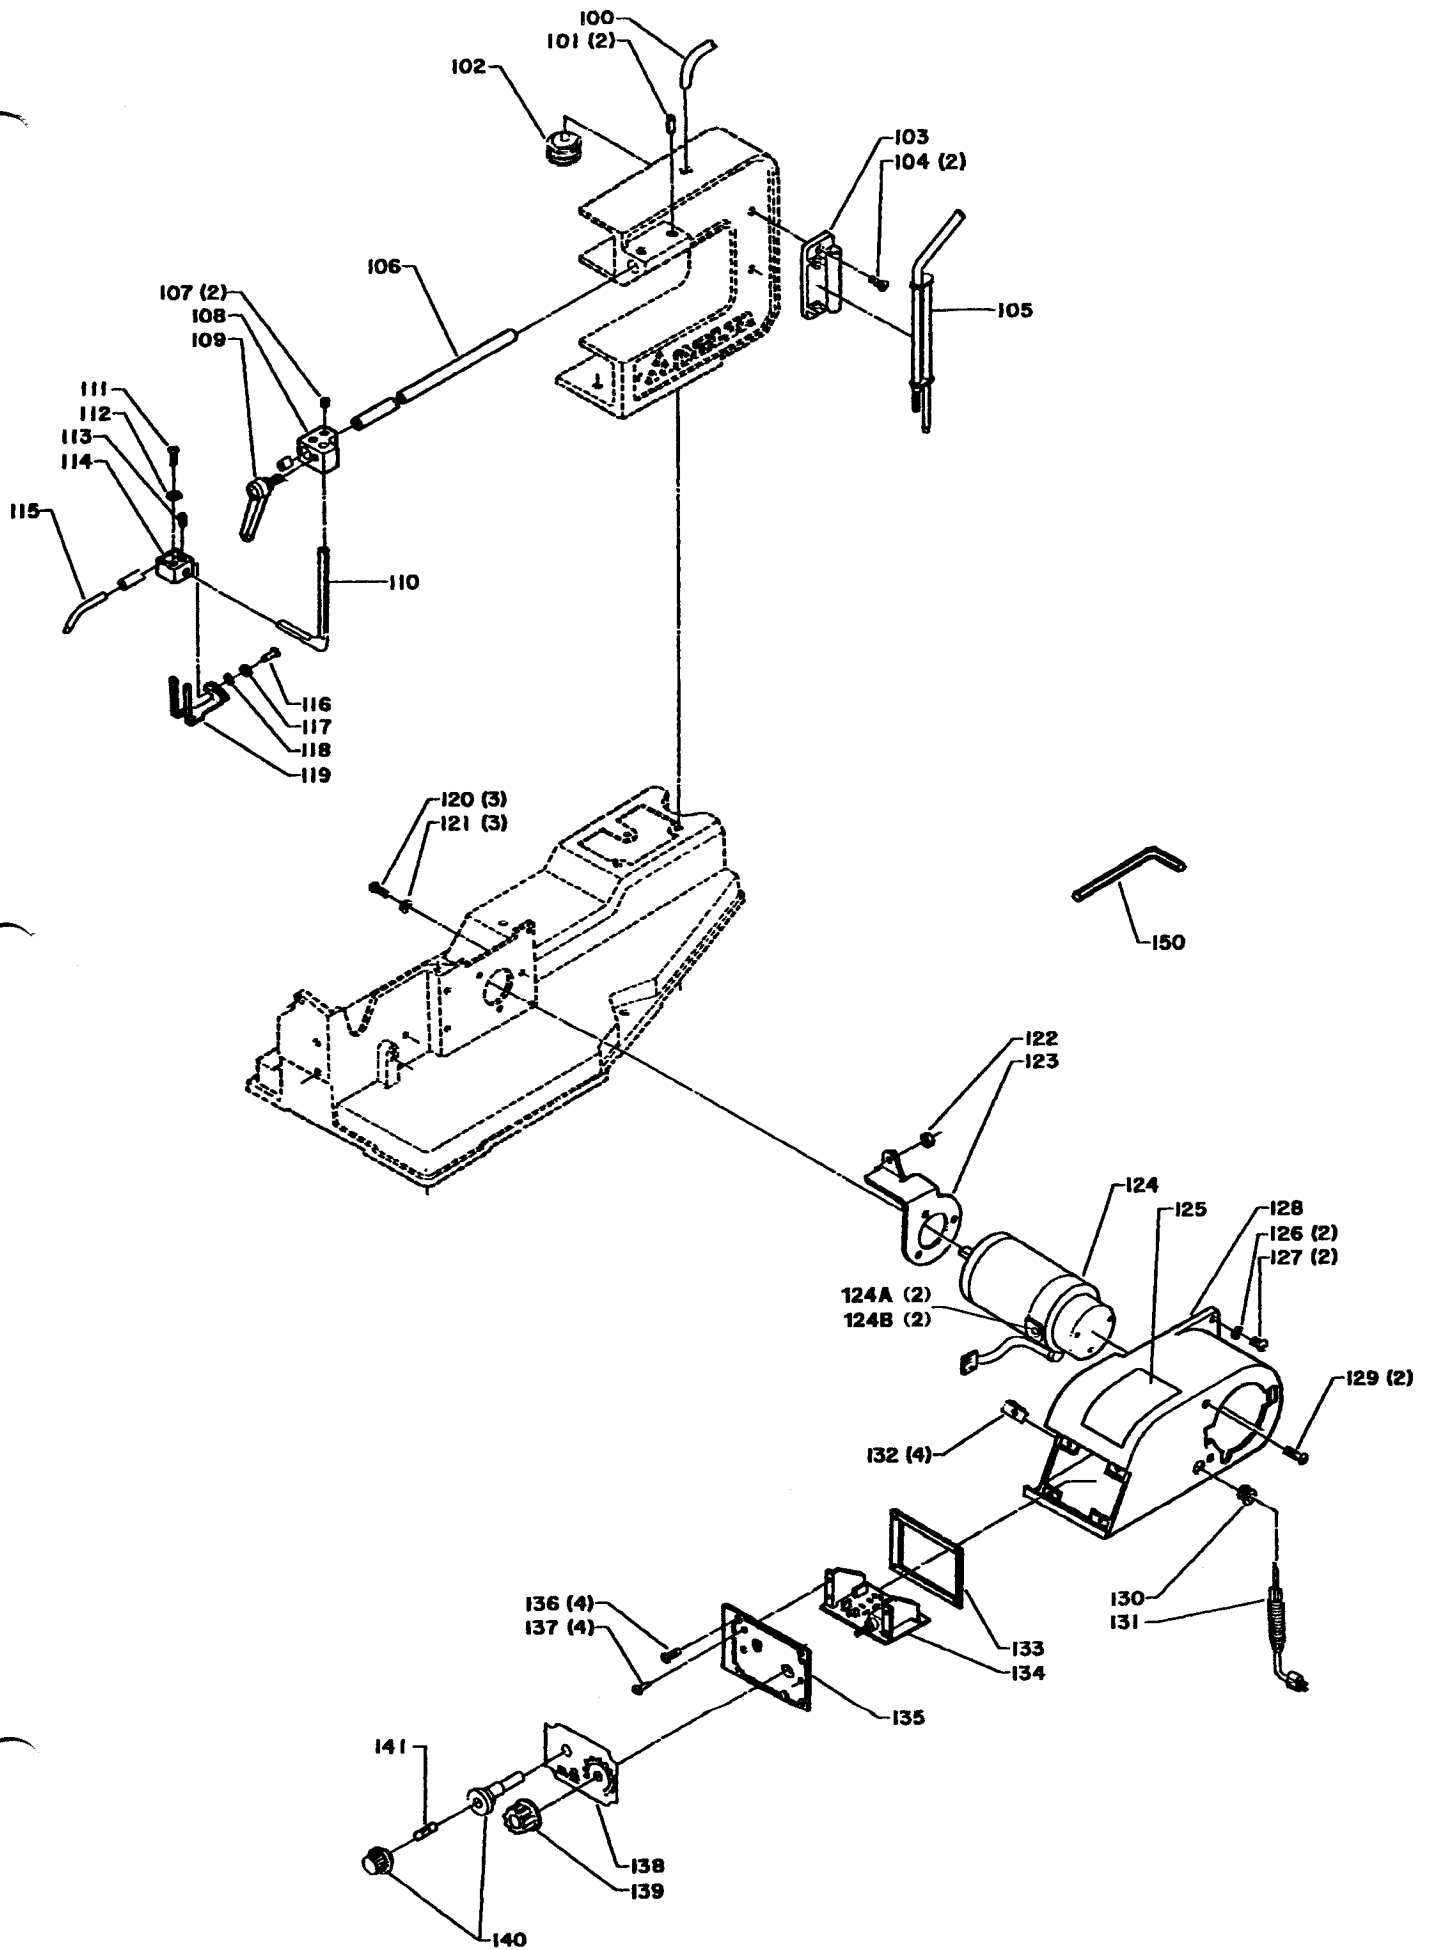

REPLACEMENT PARTS

REF			REF		
NO	PART NUMBER	DESCRIPTION	NO	PART NUMBER	DESCRIPTION
1	1344947	Nameplate	38	1344939	Spring
2	1344950	(Din 63) M6 x 20mm Flat Hd Screw	39	1344937	Cover
3	1344930	Cover	40	1246140	(Din 125) M6 Flat Washer
4	1344948	Warning Label	41	1246002	(Din 84) M6 x 12mm Cheese Hd Screw
5	1344928	"C" Frame	42	1246098	(Din 912) M5 x 16mm Soc Hd Screw
6	1343623	Special Screw	42A	1344955	(Din7981B)M3.9 x 8mm Phil Pan Hd Screw
7	1344951	Pivot Bolt	43	1343538	(Din 7980) M5 Lockwasher
7A	1344954	Spring Washer	43A	1344956	Retainer
8	1343629	Tension Screw w/Knob	44	1343636	Link
9	1343630	Spring	45	1341439	Bearing
10	1344932	Upper Arm w/Bushing	46	1344935	Bushing
11	1343626	Sleeve	47	1341011	(Din 916) M8 x 10mm Hex Soc Set Screw
12	1343627	Lever	48	1344936	Counter Balance
13	1343628	Eccentric	49	1241675	(Din 931) M6 x 30mm Hex Hd Screw
14	908-25-013-1439	O-Ring	50	1243456	(Din 934) M6 Hex Nut
15	1343631	Grommet	51	1344923	Base
16	1343632	Blade Support	52	1243502	(Din 125) M10 Flat Washer
17	1246160	(Din 1481) M5 x 32mm Roll Pin	53	1346017	(Din 933) M8 x 30mm Hex Hd Screw
18	1246109	(Din 1481) M5 x 16mm Roll Pin	54	1344926	Housing
19	1246051	(Din 912) M5 X 10mm Soc Hd Screw	55	1344925	Special Nut
20	1343634	M5 Square Nut	56	1344924	Cable Clamp
21	1343633	Upper Blade Clamp	57	1243570	(Din 84) M4 X 30mm Cheese Hd Screw
22		Blade	58	1320101	(Din 6798A) M5 Serrated Lockwasher
23	1343658	Lower Blade Clamp	59	1310162	(Din 85) M5 x 12mm Pan Hd Screw
24	1330410	(Din 1481) M5 x 20mm Roll Pin	60	1310157	(Din 85) M6 x 20mm Pan Hd Screw
25	1344933	(Din 912) M5 x 20mm Soc Hd Screw	61	1246140	(Din 125) M6 Flat Washer
26	1343538	(Din 7980) M5 Lockwasher	65	1344941	Front Trunnion
27	1344934	Lower Arm w/Bushing	66	1344938	Pointer
28	1343620	Link	67	1341046	(Din 84) M6 x 8mm Cheese Hd Screw
29	1344931	Boot	68	1243520	(Din 7980) M6 Lockwasher
30	1343647	Plastic Table Insert	69	1246014	(Din 933) M6 x 15mm Hex Hd Screw
31	1246182	(Din 1481) M3 x 10mm Roll Pin	70	1344942	Pin
32	1343640	Table Insert	71	1243526	(Din 125) M8 Flat Washer
33	1344940	Table	72	1344943	Stud
34	1344953	(Din 916) M6 x 20mm Hex Soc Set Screw	73	1344944	Handle
35	1243456	(Din 934) M6 Hex Nut	74	1341235	(Din 84) M4 x 12mm Cheese Hd Screw
36	1243567	(Din 912) M6 x 35mm Soc Hd Screw			
37	1246140	(Din 125) M6 Flat Washer			