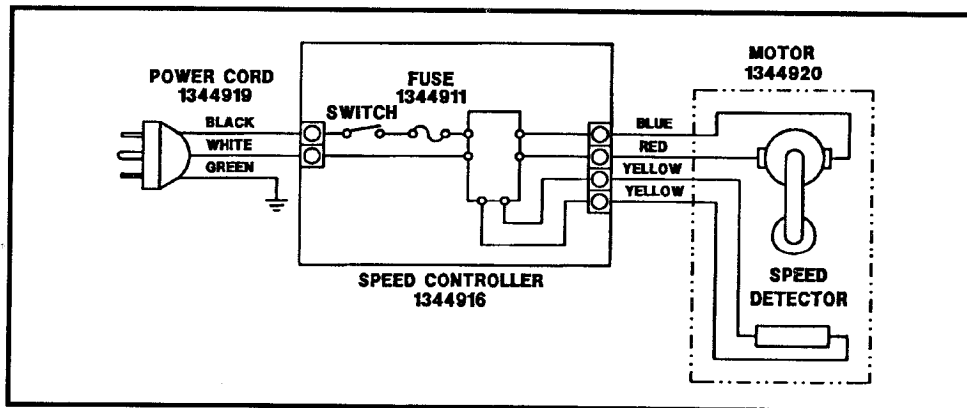

REF NO	PART NUMBER	DESCRIPTION	REF NO	PART NUMBER	DESCRIPTION
100	1344929	Tubing	123	1344922	Bracket
101	1341011	(Din 916) M8 x 10 Hex Soc Set Screw	124	1344920	Motor Assembly
102	1343625	Air Diaphragm	124A	1344957	Brush
103	1343599	Tool Holder	124B	1344958	Brush Cap
104	1330397	(Din 963) M5 x 12mm Flat Hd Screw	125	1344921	Motor Label
105	1343648	Blade Wrench	126	1246140	(Din 125) M6 Flat Washer
106	1344946	Support Rod	127	1246130	(Din 84) M6 x 16mm Cheese Hd Screw
107	1341011	(Din 916) M8 x 10mm Hex Soc Set Screw	128	1344918	Motor Cover
108	1343601	Bracket	129	1310161	(Din 85) M4 x 18mm Pan Hd Screw
109	1343602	Clamp Assembly	130	1320131	Cord Clamp
110	1343603	Hold Down Rod	131	1344919	Power Cord w/Terminals
111	1342455	(Din 85) M5 x 10mm Pan Hd Screw	132	1344925	Special Nut
112	1246140	(Din 125) M6 Flat Washer	133	1344917	Gasket
113	1341011	(Din 916) M8 x 10mm Hex Soc Set Screw	134	1344916	Control
114	1343604	Hold Down Block	135	1344915	Panel
115	1343605	Air Nozzle	136	1344952	(Din 7981B) M4 x 16mm Self Tap Screw
116	1342455	(Din 85) M5 x 10mm Pan Hd Screw	137	1342001	(Din 7971B) M2.9 x 6.5mm Sheet Met Screw
117	1343538	(Din 7980) M5 Lockwasher	138	1344914	Label
118	1246102	(Din 125) M5 Flat Washer	139	1344913	Knob
119	1343606	Hold Down Foot	140	1344912	Fuse Holder
120	1310157	(Din 85) M6 x 20mm Pan Hd Screw	141	1344911	Fuse
121	1243520	(Din 7980) M6 Lockwasher	150	428-07-101-0002	6mm Hex Wrench
122	1313148	(Din 985) M6 Locknut			

WIRING DIAGRAM

This parts list is provided to aid in obtaining service parts. Copies of the instruction and maintenance literature can be obtained through the Delta Technical Publications Department or through your local service outlet.