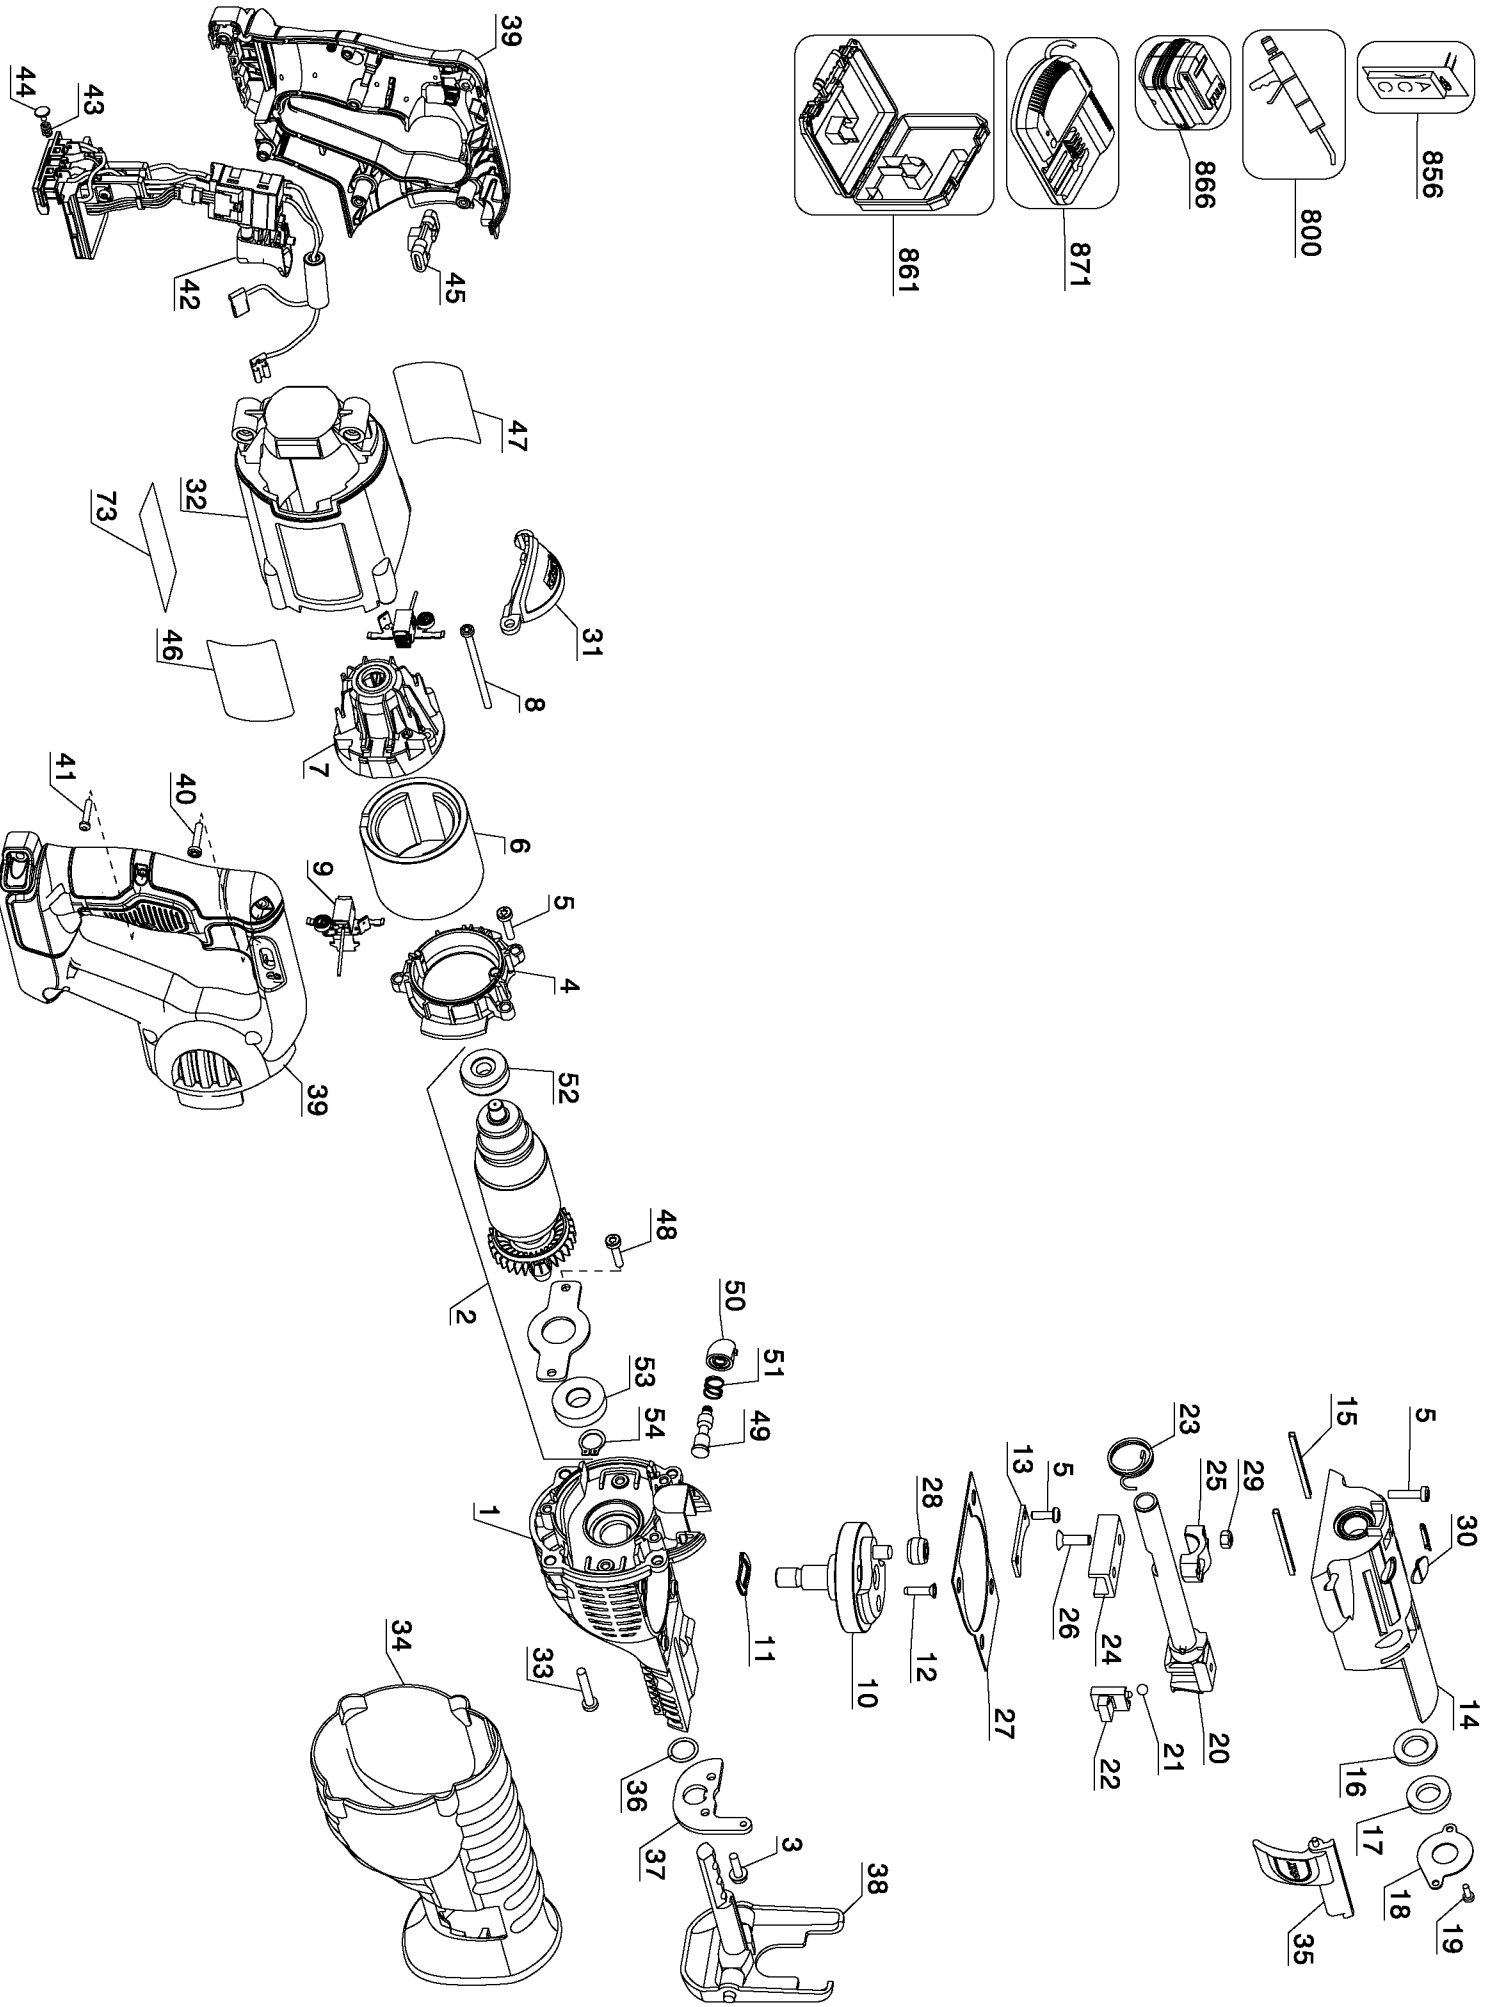

## Parts List for DCS380L1 Type 1

Item Number	Part Number	Description	Qty Required
1	613138-00SV	GEAR CASE ASSY.	1
2	617376-00SV	ARMATURE & BRGS	1
3	142940-00	SCREW	2
4	613137-00	FAN BAFFLE	1
5	613619-00	SCREW,THD.FORM	9
6	611202-00SV	MAGNET RING	1
7	N171820	BEARING SUPPORT	1
8	330019-25	SCREW,THD.FORM	2
9	610126-00	BRUSH BOX	2
10	615940-00SV	GEAR & SPINDLE	1
11	619618-00	WAVY WASHER	1
12	622484-00	FLAT HD SCREW	3
13	621173-00	SUPPORT PLATE	1
14	N027851SV	GEARCASE COVER	1
15	621979-00	WEAR STRIP	2
16	618733-00	SHAFT SEAL	1
17	618477-00	FELT SEAL	1
18	N020720	SEAL PLATE	1
19	330045-43	SCREW,TAPTITE	1
20	N026647	SHAFT SERVICE KIT	1
21	000903-00	BALL	1
22	622647-00	SLIDER	1
22	N252639	SLIDER	1
23	622659-00	TORSION SPRING	1
23	N426742	SPRING	1
24	658115-00	YOKE CHANNEL	1
25	617000-00	SADDLE	1

## Parts List for DCS380L1 Type 1

Item Number	Part Number	Description	Qty Required
26	622486-00	FLAT HD SCREW	2
27	N063272	GASKET	1
28	N021857	BEARING	1
29	622485-00	LOCKNUT	2
30	621927-00	COVER	2
31	N030977	INSERT	1
32	N264499	MOTOR HOUSING	1
33	330019-45	SCREW	4
34	N084697	BOOT	1
35	N088811	LEVER,BLADELOCK	1
36	50049-00	O RING	1
37	617008-00	BRACKET	1
38	623511-00SV	SHOE ASSEMBLY	1
39	N043841	CLAMSHELL SET	1
40	330019-04	SCREW,PLASTITE	6
41	682211-00	SCREW PLASTITE	1
42	N102053	SWITCH, VS	1
43	N102647	SPRING	1
44	N091479	MOUNT- SPRING	1
45	N060864	LOCK-OFF BUTTON	1
46	N093226	LABEL, IDENT	1
47	N129261	RATING LABEL	1
48	330045-45	SCREW	2
49	615983-00	LOCK PIN	1
50	617733-00	CAP	1
51	618427-00	SPRING	1
52	391032-00	BEARING & BOOT	1

## Parts List for DCS380L1 Type 1

Item Number	Part Number	Description	Qty Required
53	330003-64	BALL BEARING	1
54	696060-00	SNAP RING	1
73	656673-00	WARNING LABEL	1
800	286436-00	GREASE, 500GRAMS	1
856	000000-00	No Longer Available	1
861	N152704	KITBOX	1
866	DCB200	BATTERY PACK	1
871	DCB115	CHARGER	1